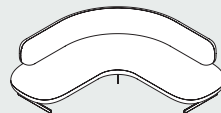

Stone /
sofa
by Pearson Lloyd

+ Stone /
table

Stone
by Pearson Lloyd

Sofa

► pag. 006

H 68/77 – Seat 36/45
P 73 L 150/170

H 68/77 – Seat 36/45
P 73 L 190 sx/dx

H 68/77 – Seat 36/45
P 73 L 200/L 230

H 68/77 – Seat 36/45
P 112 L 238

H 68/77 – Seat 36/45
P 134 L 250

H 68/77 – Seat 36/45
R 30/103 L 144

Base verniciata
Painted base
Struktur lackiert
Basement laqué

Bianco
White
Weiß
Blanc

Nero
Black
Schwarz
Noir