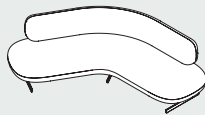

Stone /
sofa
by Pearson Lloyd

+ Stone /
table

Stone
by Pearson Lloyd

Sofa

► pag. 006

H 68/77 – Seat 36/45
P 73 L 150/170

H 68/77 – Seat 36/45
P 73 L 190 sx/dx

H 68/77 – Seat 36/45
P 73 L 200/L 230

H 68/77 – Seat 36/45
P 112 L 238

H 68/77 – Seat 36/45
P 134 L 250

H 68/77 – Seat 36/45
R 30/103 L 144

Base verniciata
Painted base
Struktur lackiert
Basement laqué

Bianco
White
Weiß
Blanc

Nero
Black
Schwarz
Noir