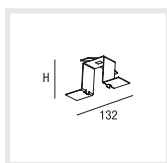

MINIMAL 60 Einbauwinkel MINIMAL 60 Mounting brackets MINIMAL 60 Angolo da incasso

H/CEILING THICKNESS (MM)	CODE
98/8-25	036-10200

number of brackets required: length of your system in metres+1