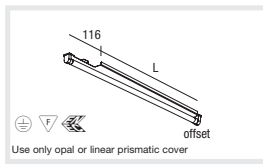

MINIMAL 60 | 100 SYSTEM

T16 INSETS

MINIMAL 60 | 100 T16 G5 multi EVG

CAPACITY	L (MM)	CODE
1x14/24W	456+116	004-101#7
1x21/39W	756+116	004-111#7
1x28/54W	1056+116	004-121#7
1x35/49/80W	1356+116	004-131#7
2x1x21/39W	1514+116	004-112#7
2x1x28/54W	2114+116	004-122#7
2x1x35/49W	2714+116	004-132#7

MINIMAL 60 | 100 EMERGENCY T16 G5 multi EVG

CAPACITY	L (MM)	CODE	
1x28/54W	1056+116	004-12157_	_57 multi EVG
1x35/49W	1356+116	004-13157_	_67 multi DIM 1-10V
			_87 multi DIM DALI

004-.....N1 1h Accupack
N3 3h Accupack (not for 1x28/54W)
UW UW CEAG (change-over-relay)