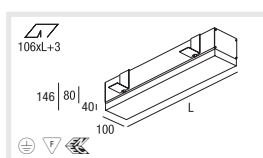

MINIMAL 100 JUT-OUT T16 G5 multi EVG

CAPACITY	L (MM)	CODE
1x14/24W	576	036-961#7J
1x21/39W	876	036-971#7J
1x28/54W	1176	036-981#7J
1x35/49/80W	1476	036-991#7J
2x1x28/54W offset	2234	036-983#7J