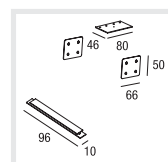

MINIMAL 100 Linienverbinder MINIMAL 100 Linear connector MINIMAL 100 Giunto lineare

TYPE	CODE
linear connector	005-40066
opal cover linear connector	006-10000
clear cover linear connector	006-12000