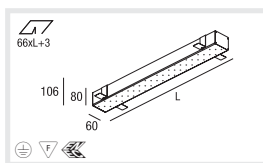

MINIMAL 60 MICROPRISM T16 G5 multi EVG

CAPACITY	L (MM)	CODE
1x14/24W	576	036-661#7P
1x21/39W	876	036-671#7P
1x28/54W	1176	036-681#7P
1x35/49/80W	1476	036-691#7P
2x1x28/54W	2348	036-682#7P