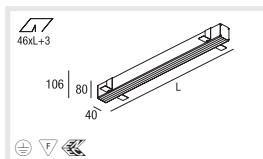

MINIMAL 40 CLEAR T16 G5 multi EVG

CAPACITY	L (MM)	CODE
1x14/24W	576	036-261#7C
1x21/39W	876	036-271#7C
1x28/54W	1176	036-281#7C
1x35/49W	1476	036-291#7C
2x1x28/54W	2348	036-282#7C