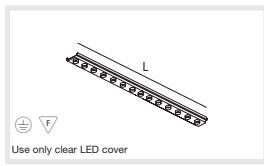

LED INSETS

MINIMAL 60 | 100 LINE LED 220-240V

CAPACITY		L (MM)	CODE
1x6W	48x line led	600	007-9122#7
1x9W	72x line led	900	007-9123#7
1x12W	96x line led	1200	007-9124#7
1x15W	120x line led	1500	007-9125#7
1x9W	36x rgb led	600	007-91229#7
1x13W	54x rgb led	900	007-91239#7
1x17W	72x rgb led	1200	007-91249#7
1x21W	90x rgb led	1500	007-91259#7

007-...0	amber	.17	non control
1	red	.37	DALI control
2	blue	.47	DMX control
3	green	.57	push-button control
5	white 3000K	70	lm/led
6	white 4000K	88	lm/led
8	white 6000K	88	lm/led

rgb led use DALI, DMX or push-button control

MINIMAL 60 | 100 e² LED 220-240V

CAPACITY		L (MM)	CODE
1x16W	12x e2 led	780	007-9232#7
1x24W	18x e2 led	1170	007-9234#7
1x32W	24x e2 led	1560	007-9235#7

007-...5	white 3000K	89	lm/led
6	white 4000K	102	lm/led
8	white 6000K	118	lm/led
.17	non control		
.37	DALI control		

MINIMAL 60 | 100 POWER LED 220-240V

CAPACITY		L (MM)	CODE
1x15W	12x rgb led	780	007-9222947
1x23W	18x rgb led	1170	007-9224947
1x30W	24x rgb led	1560	007-9225947
1x30W	24x rgb led	780	007-9232947
1x45W	36x rgb led	1170	007-9234947
1x60W	48x rgb led	1560	007-9235947

007-...A	asymmetric 6x25°
S	spot 15°
M	medium 25°

rgb led use DMX control

HALOGEN INSETS

MINIMAL 60 | 100 SPOT QR-CBC51 GU5.3

CAPACITY		L/X (MM)	CODE
1x20W		148	007-9270#17
2x20W		298/150	007-9271#17
2x20W		298/195	007-9272#17
6x20W		1078/195	007-9275217

007-...2... fixed 7 tiltable
Incl. electronic transformer
Order cover separately

MINIMAL 60 | 100 COVER

TYPE		L/X (MM)	CODE
MINIMAL 60 | 1	lamp	150	006-430153#
MINIMAL 60 | 2	lamps	300/150	006-430303#
MINIMAL 60 | 2	lamps	300/195	006-430313#
MINIMAL 60 | 6	lamps	1170/195	006-431173#
MINIMAL 100 | 1	lamp	150	006-440153#
MINIMAL 100 | 2	lamps	300/150	006-440303#
MINIMAL 100 | 2	lamps	300/195	006-440313#
MINIMAL 100 | 6	lamps	1170/195	006-441173#