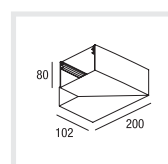

MINIMAL 100 Winkelverbinder 90° MINIMAL 100 Corner connector 90° MINIMAL 100 Giunto ad angolo 90°

TYPE	CODE
opal	036-12667O
clear	036-12667C

maximum lengths 3000mm per leg