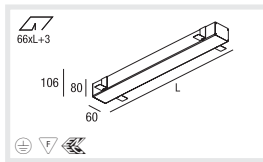

Type

MINIMAL 60 OPAL T16 G5 multi EVG

CAPACITY	L (MM)	CODE
1x14/24W	576	036-661#7O
1x21/39W	876	036-671#7O
1x28/54W	1176	036-681#7O
1x35/49/80W	1476	036-691#7O
2x1x28/54W offset	2234	036-682#7O