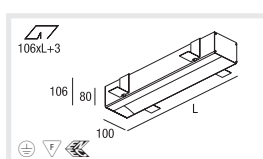

MINIMAL 100 WALLWASHER T16 G5 multi EVG

CAPACITY	L (MM)	CODE
1x14/24W	576	036-961#7W
1x21/39W	876	036-971#7W
1x28/54W	1176	036-981#7W
1x35/49/80W	1476	036-991#7W

_57 multi EVG
_67 multi DIM 1-10V
_87 multi DIM DALI