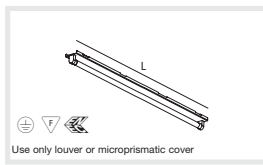

MINIMAL 60 | 100 T16 G5 multi EVG

CAPACITY	L (MM)	CODE
1x14/24W	572	004-201#7
1x21/39W	872	004-211#7
1x28/54W	1172	004-221#7
1x35/49/80W	1472	004-231#7
2x1x21/39W	1742	004-212#7
2x1x28/54W	2342	004-222#7
2x1x35/49W	2942	004-232#7

MINIMAL 60 | 100 EMERGENCY T16 G5 multi EVG

CAPACITY	L (MM)	CODE	
1x28/54W	1172	004-22157_	_57 multi EVG
1x35/49W	1472	004-23157_	_67 multi DIM 1-10V
			_87 multi DIM DALI

004-.....N1 1h Accupack
N3 3h Accupack (not for 1x28/54W)
UW UW CEAG (change-over-relay)

D

Leuchteneinsatz mit Schnellverschluss für werkzeuglose Montage, 3-polig durchgangsverdrahtet (optional 5-polig). Schattenfreie Ausleuchtung durch transparente, versetzte Fassungen.

E

Insets with quick-lock for installation without tools. 3-pole wire trough, 5-pole upon request. Shadowfree illumination due to transparent, overlapping lampholders.

I

Inserto da montare facilmente senza attrezzi, collegamento continuo a 3 fasi (opzionale a 5 fasi). Illuminazione senza ombra grazie a portalampade trasparenti e sfalsate.