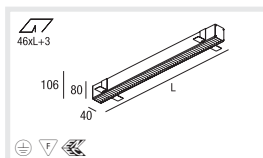

MINIMAL 40 LOUVER T16 G5 multi EVG

CAPACITY	L (MM)	CODE
1x14/24W	576	036-261#7L
1x21/39W	876	036-271#7L
1x28/54W	1176	036-281#7L
1x35/49W	1476	036-291#7L
2x1x28/54W	2348	036-282#7L

- _57 multi EVG
- _67 multi DIM 1-10V
- _87 multi DIM DALI