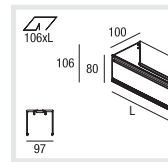

MINIMAL 100

MINIMAL 100 Installation channel

L total (MM)	CODE
per meter	036-00067
572	036-00667
872	036-00967
1172	036-01267
1472	036-01567
2230	036-02467
2344	036-02567
3000	036-03067