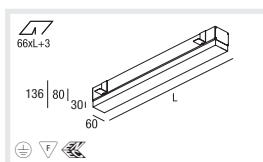

MINIMAL 60 JUT-OUT T16 G5 multi EVG

CAPACITY	L (MM)	CODE
1x14/24W	576	036-661#7J
1x21/39W	876	036-671#7J
1x28/54W	1176	036-681#7J
1x35/49/80W	1476	036-691#7J
2x1x28/54W offset	2234	036-682#7J

_57 multi EVG
_67 multi DIM 1-10V
_87 multi DIM DALI