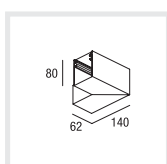

MINIMAL 60 Winkelverbinder 90° MINIMAL 60 Corner connector 90° MINIMAL 60 Giunto ad angolo 90°

TYPE	CODE
opal	036-12647O
clear	036-12647C

maximum lengths 3000mm per leg