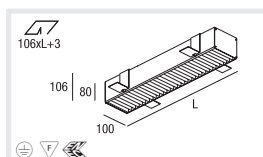

MINIMAL 100 LOUVER T16 G5 multi EVG

CAPACITY	L (MM)	CODE
1x14/24W	576	036-961#7L
1x21/39W	876	036-971#7L
1x28/54W	1176	036-981#7L
1x35/49/80W	1476	036-991#7L
2x1x28/54W	2348	036-983#7L