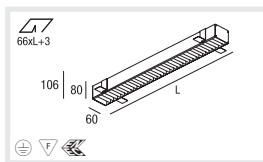

MINIMAL 60 LOUVER T16 G5 multi EVG

CAPACITY	L (MM)	CODE
1x14/24W	576	036-661#7L
1x21/39W	876	036-671#7L
1x28/54W	1176	036-681#7L
1x35/49/80W	1476	036-691#7L
2x1x28/54W	2348	036-682#7L