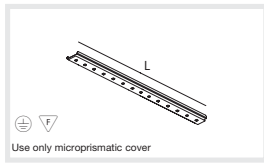

MINIMAL 60 | 100 e² LED 220-240V

CAPACITY		L (MM)	CODE
1x16W	12x e2 led	780	007-9232#7
1x24W	18x e2 led	1170	007-9234#7
1x32W	24x e2 led	1560	007-9235#7

007-...5	white 3000K	89	lm/led
6	white 4000K	102	lm/led
8	white 6000K	118	lm/led
.17	non control		
.37	DALI control