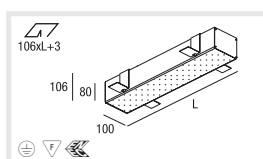

MINIMAL 100 MICROPRISM T16 G5 multi EVG

CAPACITY	L (MM)	CODE
1x14/24W	576	036-961#7P
1x21/39W	876	036-971#7P
1x28/54W	1176	036-981#7P
1x35/49/80W	1476	036-991#7P
2x1x28/54W	2348	036-983#7P