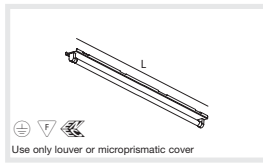

MINO 60 | 100 T16 G5 multi EVG

CAPACITY	L (MM)	CODE
1x14/24W	572	004-201#7
1x21/39W	872	004-211#7
1x28/54W	1172	004-221#7
1x35/49/80W	1472	004-231#7
2x1x21/39W	1742	004-212#7
2x1x28/54W	2342	004-222#7
2x1x35/49W	2942	004-232#7

MINO 60 | 100 EMERGENCY T16 G5 multi EVG

CAPACITY	L (MM)	CODE	
1x28/54W	1172	004-22157	_57 multi EVG
1x35/49W	1472	004-23157	_67 multi DIM 1-10V
			_87 multi DIM DALI

004-.....N1 1h Accupack
N3 3h Accupack (not for 1x28/54W)
UW UW CEAG (change-over-relay)