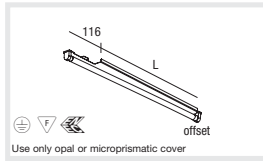

MINO 60 | 100 SYSTEM

AUFBAUPROFIL | ABGEHÄNGTE PROFILE SURFACE MOUNTED | SUSPENDED PROFILES PROFILI DA SOFFITTO | A SOSPENSIONE

350

T16 INSETS | COVERS

MINO 60 | 100 T16 G5 multi EVG

CAPACITY	L (MM)	CODE
1x14/24W	456+116	004-101#7
1x21/39W	756+116	004-111#7
1x28/54W	1056+116	004-121#7
1x35/49/80W	1356+116	004-131#7
2x1x21/39W	1514+116	004-112#7
2x1x28/54W	2114+116	004-122#7
2x1x35/49W	2714+116	004-132#7

MINO 60 | 100 EMERGENCY T16 G5 multi EVG

CAPACITY	L (MM)	CODE	
1x28/54W	1056+116	004-12157	_57 multi EVG
1x35/49W	1356+116	004-13157	_67 multi DIM 1-10V
			_87 multi DIM DALI

004-.....N1 1h Accupack
N3 3h Accupack (not for 1x28/54W)
UW UW CEAG (change-over-relay)