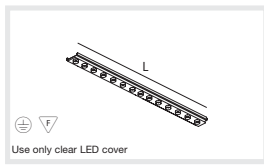

LED INSETS

MINO 60 | 100 LINE LED 220-240V

CAPACITY		L (MM)	CODE
1x6W	48x line led	600	007-9122#7
1x9W	72x line led	900	007-9123#7
1x12W	96x line led	1200	007-9124#7
1x15W	120x line led	1500	007-9125#7
1x9W	36x rgb led	600	007-91229#7
1x13W	54x rgb led	900	007-91239#7
1x17W	72x rgb led	1200	007-91249#7
1x21W	90x rgb led	1500	007-91259#7

007-...0...		...17	
0	amber	17	non control
1	red	37	DALI control
2	blue	47	DMX control
3	green	57	push-button control
5	white 3000K 70 lm/led	rgb led use DALI, DMX or push-button control	
6	white 4000K 88 lm/led		
8	white 6000K 88 lm/led		

MINO 60 | 100 e² LED 220-240V

CAPACITY		L (MM)	CODE
1x16W	12x e2 led	780	007-9232#7
1x24W	18x e2 led	1170	007-9234#7
1x32W	24x e2 led	1560	007-9235#7

007-...5...		...17		...37	
5	white 3000K 89 lm/led	17	non control	37	DALI control
6	white 4000K 102 lm/led				
8	white 6000K 118 lm/led				

MINO 60 | 100 POWER LED 220-240V

CAPACITY		L (MM)	CODE
1x15W	12x rgb led	780	007-922947
1x23W	18x rgb led	1170	007-9224947
1x30W	24x rgb led	1560	007-9225947
1x30W	24x rgb led	780	007-9232947
1x45W	36x rgb led	1170	007-9234947
1x60W	48x rgb led	1560	007-9235947

007-...A		...S		...M	
A	asymmetric 6x25°	S	spot 15°	M	medium 25°

HALOGEN INSETS

MINO 60 | 100 SPOT QR-CBC51 GU5.3

CAPACITY		L/X (MM)	CODE
1x20W		148	007-9270#17
2x20W		298/150	007-9271#17
2x20W		298/195	007-9272#17
6x20W		1078/195	007-9275217

007-...2...2... fixed 7 tiltable
Incl. electronic transformer
Order cover separately

MINO 60 | 100 COVER

TYPE		L/X (MM)	CODE
MINO 60 | 1 lamp		150	006-430153#
MINO 60 | 2 lamps		300/150	006-430303#
MINO 60 | 2 lamps		300/195	006-430313#
MINO 60 | 6 lamps		1170/195	006-431173#
MINO 100 | 1 lamp		150	006-440153#
MINO 100 | 2 lamps		300/150	006-440303#
MINO 100 | 2 lamps		300/195	006-440313#
MINO 100 | 6 lamps		1170/195	006-441173#

006-...4		...7		...8	
4	chrome	7	white	8	black