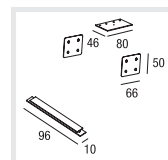

MINO 100 Linienverbinder MINO 100 Linear connector MINO 100 Giunto lineare

TYPE	CODE
linear connector	005-40066
opal cover linear connector	006-10000
clear cover linear connector	006-12000
jut-out linear connector	006-10002