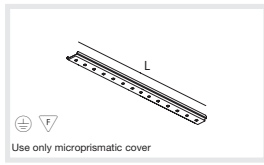

MINO 60 | 100 e² LED 220-240V

CAPACITY		L (MM)	CODE
1x16W	12x e2 led	780	007-9232#7
1x24W	18x e2 led	1170	007-9234#7
1x32W	24x e2 led	1560	007-9235#7

007-...5...		...17		...37	
5	white 3000K 89 lm/led	17	non control	37	DALI control
6	white 4000K 102 lm/led				
8	white 6000K 118 lm/led