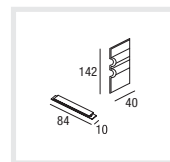

STILO 90 Linienverbinder STILO 90 Linear connector STILO 90 Giunto lineare

TYPE	CODE
hidden linear connector	032-12156
opal cover linear connector	006-14001
clear cover linear connector	006-16001