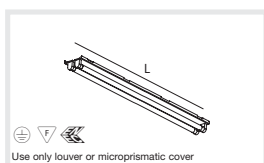

STILO 90 T16 G5 multi EVG

CAPACITY	L (MM)	CODE
2x14/24W	572	004-402#7
2x21/39W	872	004-412#7
2x28/54W	1172	004-422#7
2x35/49W	1472	004-432#7
2x2x21/39W	1742	004-414#7
2x2x28/54W	2342	004-424#7
2x2x35/49W	2942	004-434#7

_57 multi EVG
_67 multi DIM 1-10V
_87 multi DIM DALI

D Leuchteneinsatz mit Schnellverschluss für werkzeuglose Montage, 3-polig durchgangsverdrahtet (optional 5-polig). Schattenfreie Ausleuchtung durch transparente, versetzte Fassungen.

E Insets with quick-lock for installation without tools. 3-pole wire trough, 5-pole upon request. Shadowfree illumination due to transparent, overlapping lampholders.

I Insetto da montare facilmente senza attrezzi, collegamento continuo a 3 fasi (opzionale a 5 fasi). Illuminazione senza ombra grazie a portalampade trasparenti e sfalsate.