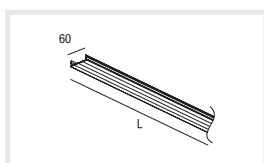

STILO 60 Linear prismatic cover

L (MM)	CODE
570	006-16060
870	006-16090
1170	006-16120
1470	006-16150
2228	006-16220
2342	006-16230
3000	006-16300

Important note: Please order cover width always according to system width.
Only exception: STILO 90 INDIRECT needs COVER 90 at the bottom side and COVER 60 at the upside.