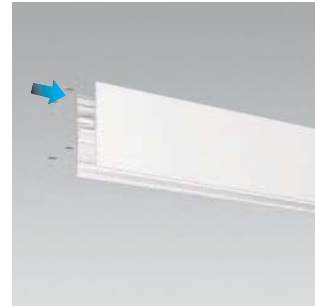

Mounting instructions