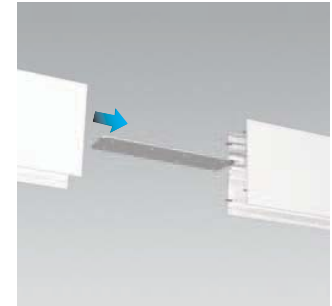

Mounting instructions