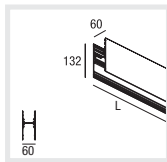

STILO 60

STILO 60 Installation channel

L total (MM)	CODE
per meter	032-0004#
572	032-0064#
872	032-0094#
1172	032-0124#
1472	032-0154#
2230	032-0244#
2344	032-0254#
3000	032-0304#