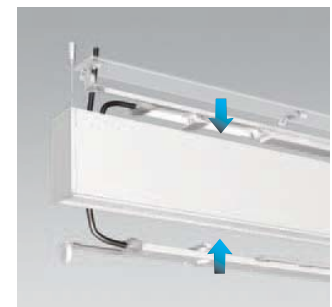

Mounting instructions