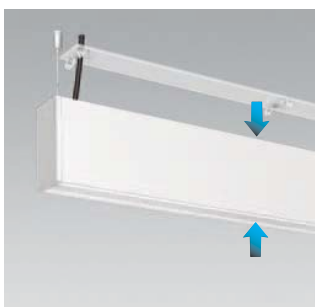

Mounting instructions