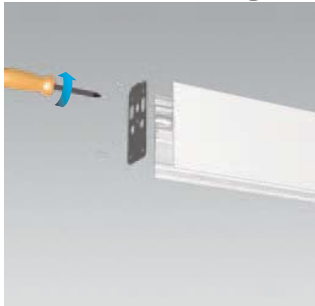

Mounting instructions