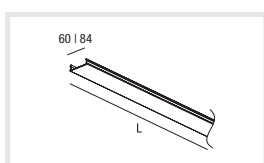

STILO 60 Clear LED cover

L (MM)	CODE
870	006-15090
1170	006-15120
1560	006-15150
2342	006-15230
3000	006-15300

STILO 90 Clear LED cover

L (MM)	CODE
870	006-15095
1170	006-15125
1560	006-15155
2342	006-15235
3000	006-15305