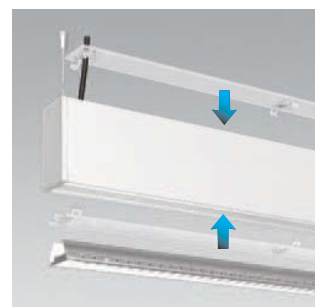

Mounting instructions