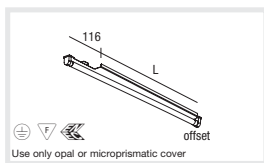

STILO 60 | 90 SYSTEM

AUFBAUPROFIL | ABGEHÄNGTE PROFIL SURFACE MOUNTED | SUSPENDED PROFILES PROFILI DA SOFFITTO | A SOSPENSIONE

362 T16 INSETS

STILO 60 | 90 T16 G5 multi EVG

CAPACITY	L (MM)	CODE
1x14/24W	456+116	004-101#7
1x21/39W	756+116	004-111#7
1x28/54W	1056+116	004-121#7
1x35/49/80W	1356+116	004-131#7
2x1x21/39W	1514+116	004-112#7
2x1x28/54W	2114+116	004-122#7
2x1x35/49W	2714+116	004-132#7

STILO 60 | 90 EMERGENCY T16 G5 multi EVG

CAPACITY	L (MM)	CODE	
1x28/54W	1056+116	004-12157	_57 multi EVG
1x35/49W	1356+116	004-13157	_67 multi DIM 1-10V
			_87 multi DIM DALI

004-.....N1 1h Accupack
N3 3h Accupack (not for 1x28/54W)
UW UW CEAG (change-over-relay)