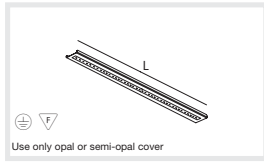

LED INSETS

STILO 60 | 90 LINE LED 220-240V

CAPACITY		L (MM)	CODE
1x6W	48x line led	600	007-9122#7
1x9W	72x line led	900	007-9123#7
1x12W	96x line led	1200	007-9124#7
1x15W	120x line led	1500	007-9125#7
1x9W	36x rgb led	600	007-91229#7
1x13W	54x rgb led	900	007-91239#7
1x17W	72x rgb led	1200	007-91249#7
1x21W	90x rgb led	1500	007-91259#7

007-...0	amber	.17	non control
1	red	.37	DALI control
2	blue	.47	DMX control
3	green	.57	push-button control
5	white 3000K	70 lm/led	
6	white 4000K	88 lm/led	rgb led use DALI, DMX or push-button control
8	white 6000K	88 lm/led