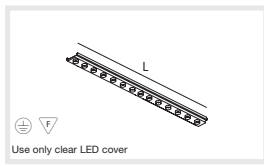

LED INSETS

STILO 60 | 90 LINE LED 220-240V

CAPACITY		L (MM)	CODE
1x6W	48x line led	600	007-9122#7
1x9W	72x line led	900	007-9123#7
1x12W	96x line led	1200	007-9124#7
1x15W	120x line led	1500	007-9125#7
1x9W	36x rgb led	600	007-91229#7
1x13W	54x rgb led	900	007-91239#7
1x17W	72x rgb led	1200	007-91249#7
1x21W	90x rgb led	1500	007-91259#7

007-...0	amber	.17	non control
1	red	.37	DALI control
2	blue	.47	DMX control
3	green	.57	push-button control
5	white 3000K	70 lm/led	
6	white 4000K	88 lm/led	rgb led use DALI, DMX or push-button control
8	white 6000K	88 lm/led	

STILO 60 | 90 e² LED 220-240V

CAPACITY		L (MM)	CODE
1x16W	12x e2 led	780	007-9232#7
1x24W	18x e2 led	1170	007-9234#7
1x32W	24x e2 led	1560	007-9235#7

007-...5	white 3000K	89 lm/led	
6	white 4000K	102 lm/led	
8	white 6000K	118 lm/led	
.17	non control		
.37	DALI control		

STILO 60 | 90 POWER LED 220-240V

CAPACITY		L (MM)	CODE
1x15W	12x rgb led	780	007-9222947
1x23W	18x rgb led	1170	007-9224947
1x30W	24x rgb led	1560	007-9225947
1x30W	24x rgb led	780	007-9232947
1x45W	36x rgb led	1170	007-9234947
1x60W	48x rgb led	1560	007-9235947

007-...A	asymmetric 6x25°
S	spot 15°
M	medium 25°

HALOGEN INSETS

STILO 60 | 90 SPOT QR-CBC51 GU5.3

CAPACITY		L/X (MM)	CODE
1x20W		148	007-9270#17
2x20W		298/150	007-9271#17
2x20W		298/195	007-9272#17
6x20W		1078/195	007-9275217

007-...2 fixed 7 tiltable
Incl. electronic transformer
Order cover separately

STILO 60 | 90 COVER

TYPE	L/X (MM)	CODE
STILO 60 | 1 lamp	150	006-430153#
STILO 60 | 2 lamps	300/150	006-430303#
STILO 60 | 2 lamps	300/195	006-430313#
STILO 60 | 6 lamps	1170/195	006-431173#
STILO 90 | 1 lamp	150	006-480153#
STILO 90 | 2 lamps	300/150	006-480303#
STILO 90 | 2 lamps	300/195	006-480313#
STILO 90 | 6 lamps	1170/195	006-481173#

006-...4	chrome
7	white
8	black

Mounting instructions