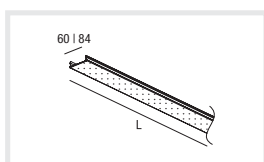

### STILO 60 Semi-opal cover

L (MM)	CODE
570	006-14061
870	006-14091
1170	006-14121
1470	006-14151
2228	006-14221
3000	006-14301

### STILO 60 Linear prismatic cover

L (MM)	CODE
570	006-16060
870	006-16090
1170	006-16120
1470	006-16150
2228	006-16220
2342	006-16230
3000	006-16300

**Important note:** Please order cover width always according to system width.  
Only exception: STILO 90 INDIRECT needs COVER 90 at the bottom side and COVER 60 at the upside.