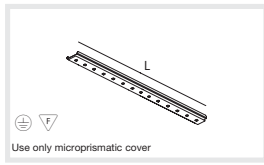

STILO 60 | 90 e² LED 220-240V

CAPACITY		L (MM)	CODE
1x16W	12x e2 led	780	007-9232#7
1x24W	18x e2 led	1170	007-9234#7
1x32W	24x e2 led	1560	007-9235#7

007-...5	white 3000K	89 lm/led	
6	white 4000K	102 lm/led	
8	white 6000K	118 lm/led	
.17	non control		
.37	DALI control