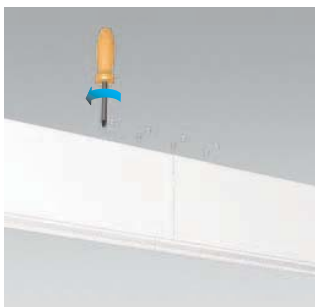

Mounting instructions