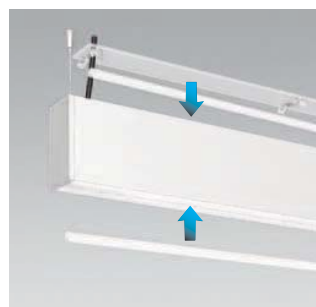

Mounting instructions