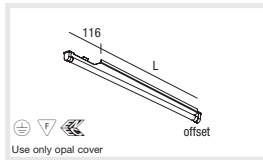

INSETS

CORNER 75 T16 G5 multi EVG

CAPACITY	L (MM)	CODE
1x14/24W	456+116	029-301#7
2x1x14/24W	914+116	029-302#7
1x21/39W	756+116	029-311#7
1x28/54W	1056+116	029-321#7
1x35/49/80W	1356+116	029-331#7
2x1x21/39W	1514+116	029-312#7
2x1x28/54W	2114+116	029-322#7

CORNER 75 EMERGENCY T16 G5 multi EVG

CAPACITY	L (MM)	CODE	
1x28/54W	1056+116	029-32107	_57 multi EVG
1x35/49W	1356+116	029-33107	_57 multi DIM 1-10V
			_57 multi DIM DALI

029-... N1 1h Accupack
N3 3h Accupack (not for 1x28/54W)
UW UW CEAG (change-over-relay)