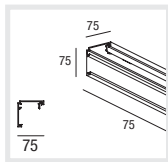

CHANNEL | ACCESSORIES

CORNER 75 Installation channel

L total (MM) per meter	CODE
572	040-0005#
872	040-0065#
1172	040-0095#
1472	040-0125#
2230	040-0155#
2344	040-0245#
3000	040-0255#
	040-0305#