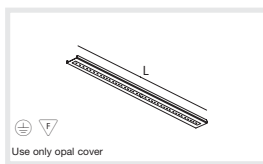

CORNER 75 LINE LED 220-240V

CAPACITY	L (MM)	CODE
1x8W 48x line led	600	007-9122#7
1x9W 72x line led	900	007-9123#7
1x12W 96x line led	1200	007-9124#7
1x15W 120x line led	1500	007-9125#7
1x9W 36x rgb led	600	007-91229#7
1x13W 54x rgb led	900	007-91239#7
1x17W 72x rgb led	1200	007-91249#7
1x21W 90x rgb led	1500	007-91259#7

007-..._0_	amber	_17 non control
1_	red	_37 DALI control
2_	blue	_47 DMX control
3_	green	_57 push-button control
5_	white 3000K 70 lm/led	rgb led use DALI, DMX or push-button control
6_	white 4000K 88 lm/led	
8_	white 6000K 88 lm/led