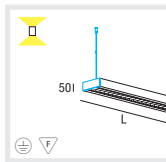

Mounting instructions

VXC SMALL SYSTEM

AUFBAUPROFIL | ABGEHÄNGTE PROFIL | SURFACE MOUNTED | SUSPENDED PROFILES | PROFILI DA SOFFITTO | A SOSPENSIONE

368

CHANNEL | ACCESSORIES

VXC SMALL T16 G5 220-240V EVG

CAPACITY	L (MM)	CODE
2x28/54W	1170	075-7425#
2x35/49W	1470	075-7525#
2x2x28/54W	2340	075-7445#
2x2x35/49W	2940	075-7545#

_5# multi EVG
_6# multi DIM 1-10V
_8# multi DIM DALI

VXC SMALL Seil- | Pendenabhängung
VXC SMALL Cable- | rod suspension
VXC SMALL Sospensione a cavo | a pendolo

TYPE	L (MM)	CODE
cable suspension	2000	034-11726
cable suspension	4000	034-11826
rod suspension	40	005-33646