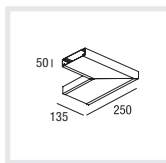

TYPE	CODE
3-pole	004-90003
5-pole	004-90005

10 pieces per pack

VXC SMALL Linienverbinder
VXC SMALL Linear connector
VXC SMALL Giunto lineare

CODE
075-72046

VXC SMALL Einspeisung
VXC SMALL Power feeder
VXC SMALL Alimentazione

TYPE	L (MM)	CODE
3x1,5mm ²	2000	005-3262#
5x1,5mm ²	2000	005-3263#
3x1,5mm ²	4000	005-3264#
5x1,5mm ²	4000	005-3265#

005-... 6 grey
7 white

VXC SMALL Winkelverbinder
VXC SMALL Corner connector
VXC SMALL Giunto ad angolo