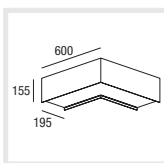

BAT Winkelverbinder 90°
BAT Corner connector 90°
BAT Giunto ad angolo 90°
CODE
033-0264#