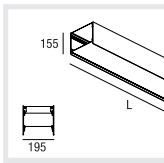

Mounting instructions

BAT SYSTEM

AUFBAUPROFILE | ABGEHÄNGTE PROFILE SURFACE MOUNTED | SUSPENDED PROFILES PROFILI DA SOFFITTO | A SOSPENSIONE

394

CHANNEL | ACCESSORIES

BAT Installation channel
L (MM)
 1200
 2400
CODE
 033-0120#
 033-0240#