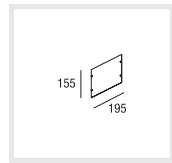

Mounting instructions

BAT SYSTEM

AUFBAUPROFILE | ABGEHÄNGTE PROFILE SURFACE MOUNTED | SUSPENDED PROFILES PROFILI DA SOFFITTO | A SOSPENSIONE

394

CHANNEL | ACCESSORIES

BAT Installation channel
L (MM)
 1200
 2400
CODE
 033-0120#
 033-0240#