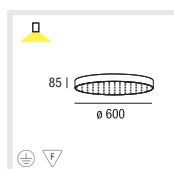

e² LED

VELA R 600 CEILING MIRAGE LED 220-240V

CAPACITY 75x1,1W **CODE** 071-0150#1#P

071-...5... 3000K 89 lm/led
6... 4000K 102 lm/led

DIM 1-10V or DIM DALI on request