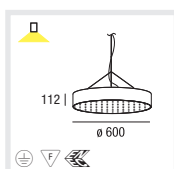

VELA ROUND 600 T16-R 2GX13 220-240V

CAPACITY	OPTIC	CODE
1x22W+1x60W	microprismatic	077-754##P
1x60W	microprismatic	077-753##P

- _0# standard EVG
- _1# DIM 1-10V
- _3# DIM DALI

D

Runder Leuchtenkörper aus Aluminium, nahtlos verschweißt
Oberfläche chrom oder mit weißem, grauem oder schwarzem Strukturlack
Homogen ausgeleuchtete satinierte PMMA-Abdeckung oder zirkulare Fresnellinseoptik für gleichmäßige Entblendung in der Leuchtebene
T16 Variante optional dimmbar mit 1-10V oder DALI EVG
DALI EVG mit zusätzlicher Touch-DIM Funktion für Tastdimmung
Varianten mit eingebautem Notlichtelement 1h oder 3h auf Anfrage
Für Deckenmontage oder mit 2000mm Seilabhängung erhältlich

E

Round aluminium housing, seamlessly welded
Surface chrome or white, grey or black powder coating
Satin acrylic cover or circular Fresnel lens for glare-free illumination
T16, optionally dimmable 1-10V or DALI
DALI ballast with additional touch dimming via push button
Version with emergency inset 1h or 3h, upon request
Available for ceiling mounting or with 2000mm cable suspension

I

Corpo rotondo in alluminio, saldato senza saldatura
Superficie in cromo o con vernice strutturata in bianco, grigio o nero
Coperchio in PMMA satinato, omogeneamente illuminato o ottica circolare con la lente a Fresnel per antiabbagliamento omogeneo
Versione T16 dimmerabile 1-10V o DALI
Reattore DALI, incl. funzione Touch-DIM per dimm. tramite pulsante
Versione con kit d'emergenza da 1 o 3 ore su richiesta
Per montaggio a soffitto o con cavo di sospensione da 2000mm