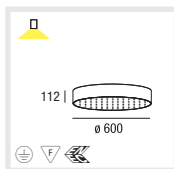

### VELA ROUND 350 T16-R 2GX13 EVG

CAPACITY	OPTIC	CODE
1x40W	microprismatic	078-471##P
1x55W	microprismatic	078-481##P
1x40W	circular prismatic	078-471##R
1x55W	circular prismatic	078-481##R

- \_0# standard EVG
- \_1# DIM 1-10V
- \_3# DIM DALI

### VELA ROUND 450 T16-R 2GX13 EVG

CAPACITY	OPTIC	CODE
1x22W+1x60W	microprismatic	078-752##P
1x60W	microprismatic	078-491##P
1x22W+1x60W	circular prism.	078-752##R
1x60W	circular prism.	078-491##R

- \_0# standard EVG
- \_1# DIM 1-10V
- \_3# DIM DALI