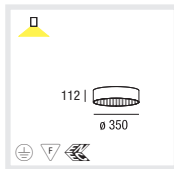

### VELA ROUND 350 T16-R 2GX13 EVG

CAPACITY	OPTIC	CODE
1x40W	microprismatic	078-471##P
1x55W	microprismatic	078-481##P
1x40W	circular prismatic	078-471##R
1x55W	circular prismatic	078-481##R

- \_0# standard EVG
- \_1# DIM 1-10V
- \_3# DIM DALI

### VELA ROUND 450 T16-R 2GX13 EVG

CAPACITY	OPTIC	CODE
1x22W+1x60W	microprismatic	078-752##P
1x60W	microprismatic	078-491##P
1x22W+1x60W	circular prism.	078-752##R
1x60W	circular prism.	078-491##R

- \_0# standard EVG
- \_1# DIM 1-10V
- \_3# DIM DALI