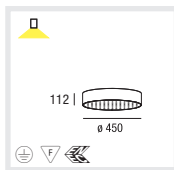

### VELA ROUND 350 T16-R 2GX13 EVG

CAPACITY	OPTIC	CODE
1x40W	microprismatic	078-471##P
1x55W	microprismatic	078-481##P
1x40W	circular prismatic	078-471##R
1x55W	circular prismatic	078-481##R

- \_0# standard EVG
- \_1# DIM 1-10V
- \_3# DIM DALI

### VELA ROUND 450 T16-R 2GX13 EVG

CAPACITY	OPTIC	CODE
1x22W+1x60W	microprismatic	078-752##P
1x60W	microprismatic	078-491##P
1x22W+1x60W	circular prism.	078-752##R
1x60W	circular prism.	078-491##R

- \_0# standard EVG
- \_1# DIM 1-10V
- \_3# DIM DALI

### VELA ROUND 450 T16-R 2GX13 220-240V

CAPACITY	OPTIC	CODE
1x22W+1x60W	microprismatic	077-752##P
1x60W	microprismatic	077-751##P
1x22W+1x60W	circular prism.	077-752##R
1x60W	circular prism.	077-751##R