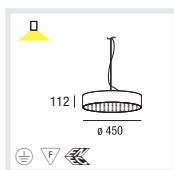

### VELA ROUND 350 T16-R 2GX13 EVG

CAPACITY	OPTIC	CODE
1x40W	microprismatic	078-471##P
1x55W	microprismatic	078-481##P
1x40W	circular prismatic	078-471##R
1x55W	circular prismatic	078-481##R

- \_0# standard EVG
- \_1# DIM 1-10V
- \_3# DIM DALI

### VELA ROUND 450 T16-R 2GX13 EVG

CAPACITY	OPTIC	CODE
1x22W+1x60W	microprismatic	078-752##P
1x60W	microprismatic	078-491##P
1x22W+1x60W	circular prism.	078-752##R
1x60W	circular prism.	078-491##R

- \_0# standard EVG
- \_1# DIM 1-10V
- \_3# DIM DALI

### VELA ROUND 600 T16-R 2GX13 EVG

CAPACITY	OPTIC	CODE
1x22W+1x60W	microprismatic	078-754##P
1x60W	microprismatic	078-764##P

- \_0# standard EVG
- \_1# DIM 1-10V
- \_3# DIM DALI