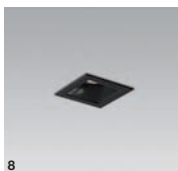

NO NAME SQUARE

EINBAUSTRÄHLER RECESSED SPOTLIGHTS FARETTI DA INCASSO

92

D
Leuchtgehäuse aus Stahlblech, schwarz oder weiß lackiert
Rahmen aus Stahlblech in chrom, grau, schwarz oder weiß
Zurückversetztes Leuchtmittel für blendfreies Licht
Betoneinbaugehäuse als Zubehör erhältlich

E
Housing made of sheet steel varnished black or white
Frame made of sheet steel in chrome, grey, black or white
Offset lamp for glare-free illumination
Mounting housing for concrete installation available

I
Apparecchio di lamiera d'acciaio, verniciato nero o bianco
Cornice di lamiera d'acciaio in cromo, grigia, nera o bianca
Illuminazione anabbagliante grazie alla lampada arretrata
Accessori: cassaforma per il montaggio in calcestruzzo

NO NAME QR-LP 51 GU5.3

CAPACITY
1x50W

CODE
020-6004#

D
Leuchtgehäuse aus Stahlblech, schwarz oder weiß lackiert
Rahmen aus Stahlblech in chrom, grau, schwarz oder weiß
Zurückversetztes Leuchtmittel für blendfreies Licht
Asymmetrische Abstrahlcharakteristik, 20°
Betoneinbaugehäuse als Zubehör erhältlich

E
Housing made of sheet steel varnished black or white
Frame made of sheet steel in chrome, grey, black or white
Offset lamp for glare-free illumination
Asymmetrical light distribution, 20°
Mounting housing for concrete installation available

I
Apparecchio di lamiera d'acciaio, verniciato nero o bianco
Cornice di lamiera d'acciaio in cromo, grigia, nera o bianca
Illuminazione anabbagliante grazie alla lampada arretrata
Emissione asimmetrica, 20°
Accessori: cassaforma per il montaggio in calcestruzzo

NO NAME A QR-LP 51 GU5.3

CAPACITY
1x50W

CODE
020-6005#

Colours

020-... 4 chrome/black
6 grey/black
7 white
8 black

Accessories

Elektronischer Transformator
Electronic transformer
Trasformatore elettronico