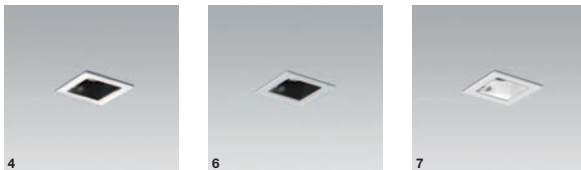

Colours

020-... 4 chrome/black
6 grey/black
7 white
8 black

Accessories

Elektronischer Transformator
Electronic transformer
Trasformatore elettronico

CAPACITY
70VA/230-240V/12V
105VA/230-240V/12V
150VA/230V/12V

L/B/H (MM)
102/51/30
102/51/30
206/45/40

CODE
002-70700
002-71000
002-71500

Betoneinbaugehäuse für Sichtbeton
Mounting housing for exposed concrete
Corpo per montaggio in calcestruzzo a vista

TYPE
NO NAME | NO NAME A

L/B/H (MM)
454/70/100

CODE
052-2911010

Betoneinbaugehäuse für gespachtelte Betondecken
Mounting housing for primed concrete ceilings
Corpo per montaggio in calcestruzzo stuccato

TYPE

mounting housing
mount. housing with channel

L/B/H (MM)
225/225/130
460/225/130

CODE
052-1914310
052-1915310