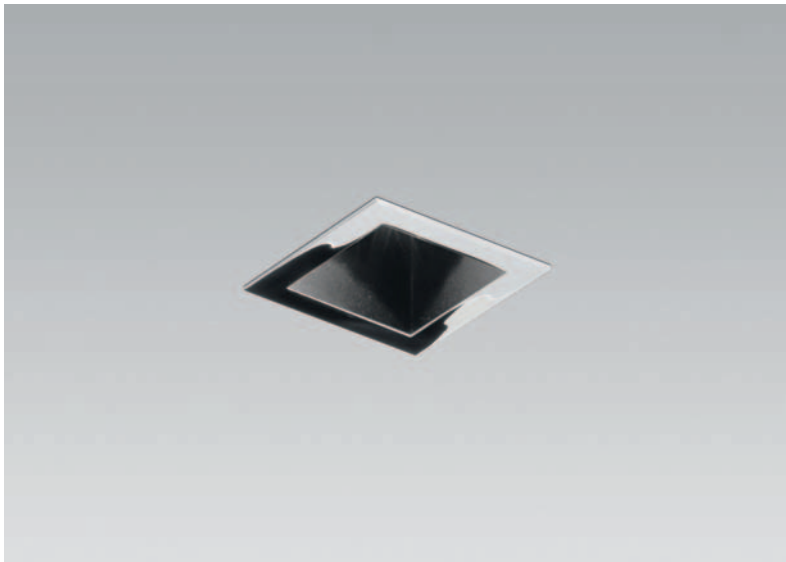

D
Leuchtgehäuse aus Stahlblech, schwarz oder weiß lackiert
Rahmen aus Stahlblech in chrom, grau, schwarz oder weiß
Zurückversetztes Leuchtmittel für blendfreies Licht
Asymmetrische Abstrahlcharakteristik, 20°
Betoneinbaugehäuse als Zubehör erhältlich

E
Housing made of sheet steel varnished black or white
Frame made of sheet steel in chrome, grey, black or white
Offset lamp for glare-free illumination
Asymmetrical light distribution, 20°
Mounting housing for concrete installation available

I
Apparecchio di lamiera d'acciaio, verniciato nero o bianco
Cornice di lamiera d'acciaio in cromo, grigia, nera o bianca
Illuminazione anabbagliante grazie alla lampada arretrata
Emissione asimmetrica, 20°
Accessori: cassaforma per il montaggio in calcestruzzo

NO NAME A QR-LP 51 GU5.3

CAPACITY
1x50W

CODE
020-6005#