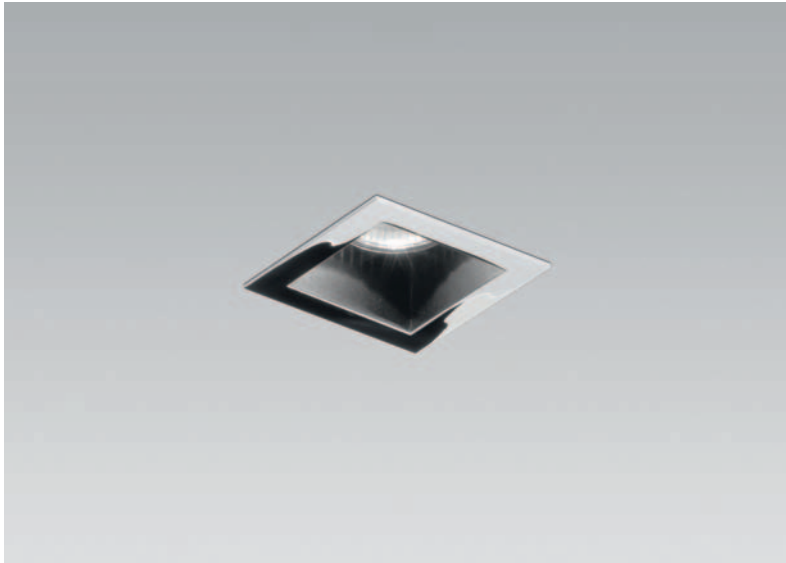

NO NAME SQUARE

EINBAUSTRÄHLER RECESSED SPOTLIGHTS FARETTI DA INCASSO

92

D
Leuchtgehäuse aus Stahlblech, schwarz oder weiß lackiert
Rahmen aus Stahlblech in chrom, grau, schwarz oder weiß
Zurückversetztes Leuchtmittel für blendfreies Licht
Betoneinbaugehäuse als Zubehör erhältlich

E
Housing made of sheet steel varnished black or white
Frame made of sheet steel in chrome, grey, black or white
Offset lamp for glare-free illumination
Mounting housing for concrete installation available

I
Apparecchio di lamiera d'acciaio, verniciato nero o bianco
Cornice di lamiera d'acciaio in cromo, grigia, nera o bianca
Illuminazione anabbagliante grazie alla lampada arretrata
Accessori: cassaforma per il montaggio in calcestruzzo

E
Housing made of sheet steel varnished black or white
Frame made of sheet steel in chrome, grey, black or white
Offset lamp for glare-free illumination
Asymmetrical light distribution, 20°
Mounting housing for concrete installation available