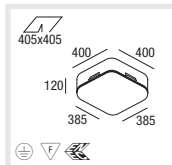

MENO RETRO SQ. 400 T16-R 2GX13 EVG

CAPACITY	CODE
1x22+1x40W	062-47207
1x55W	062-481#7
.07 standard EVG .17 DIM 1-10V .37 DIM DALI