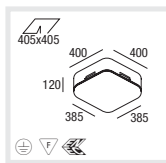

MENO RETRO SQ. 400 T16-R 2GX13 EVG

CAPACITY	CODE
1x22+1x40W	062-47207
1x55W	062-481#7
_07 standard EVG _17 DIM 1-10V _37 DIM DALI