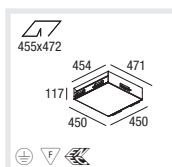

MENO SQUARE 450 T16-R 2GX13 EVG
CAPACITY 1x60W **CODE** 018-655#7
.07 standard EVG
.17 DIM 1-10V
.37 DIM DALI