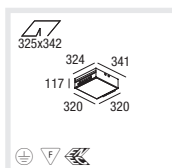

MENO SQUARE 320 T16-R 2GX13 EVG
CAPACITY 1x22+1x40W
1x55W **CODE** 018-650#7
018-653#7
.07 standard EVG
.17 DIM 1-10V
.37 DIM DALI