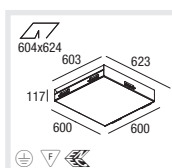

MENO SQUARE 600 T16 G5 multi EVG
CAPACITY 4x14/24W **CODE** 018-666#7
.57 multi EVG
.67 multi DIM 1-10V
.87 multi DIM DALI