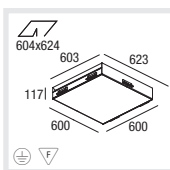

MENO SQUARE 600 LED RGB 220-240V

CAPACITY 1x40W DMX master/slave **CODE** 063-2550#967O

RGB-LED colour sequencer and interface for external push-button included