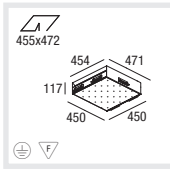

Type

MENO SQUARE MIRAGE 320 LED 220-240V

CAPACITY 16x1,1W **CODE** 063-2530#17P

063-...5... 3000K 89 lm/led
6... 4000K 102 lm/led

DIM 1-10V or DIM DALI on request

MENO SQUARE MIRAGE 450 LED 220-240V

CAPACITY 32x1,1W **CODE** 063-2540#17P