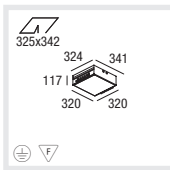

MENO SQUARE 320 LED RGB 220-240V

CAPACITY 1x10W DMX master/slave **CODE** 063-2530#967O

RGB-LED colour sequencer and interface for external push-button included