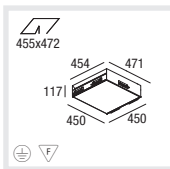

MENO SQUARE 450 LED RGB 220-240V

CAPACITY 1x20W DMX master/slave **CODE** 063-2540#967O

RGB-LED colour sequencer and interface for external push-button included