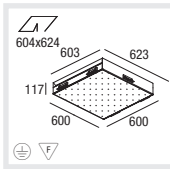

MENO SQUARE MIRAGE 600 LED 220-240V

CAPACITY 41x1,1W **CODE** 063-2551#17P
81x1,1W **CODE** 063-2550#17P

063-...5... 3000K 89 lm/led
6... 4000K 102 lm/led

DIM 1-10V or DIM DALI on request