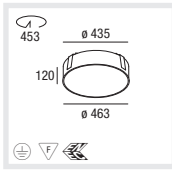

COMBO ROUND 450 T16-R 2GX13 EVG

CAPACITY 1x60W **CODE** 061-791##
_0# standard EVG
_1# DIM 1-10V
_3# DIM DALI

1h Accupack 061-7910#N1
3h Accupack 061-7910#N3