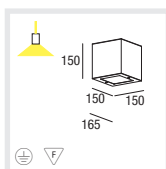

E

Cubic housing made of edged aluminium profile
 Surface white, grey or black powder coating
 Cover made of satin glass
 Available as direct/indirect for additional effects on the wall
 Version with convex lens for narrow beam
 2 cable entry points and clamp for through-wiring
 IP 54 rating

CUBU 150 HIT-TC-CE G8,5 EVG

CAPACITY 1x35W **CODE** 085-2410#

CUBU 150 QT18 B15d
CAPACITY 1x100W **CODE** 085-2459#

CUBU 150 HIT-TC-CE G8,5 EVG

CAPACITY 1x35W **CODE** 085-2510#

CUBU 150 QT18 B15d
CAPACITY 1x100W **CODE** 085-2559#