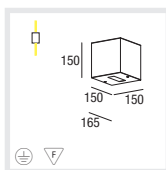

CUBU 150 HIT-TC-CE G8,5 EVG

CAPACITY 1x35W **CODE** 085-2510#

CUBU 150 QT18 B15d
CAPACITY 1x100W **CODE** 085-2559#