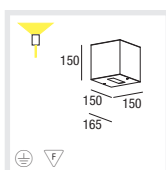

CUBU 150 HIT-TC-CE G8,5 EVG

CAPACITY 1x35W **CODE** 085-2710#

CUBU 150 QT18 B15d
CAPACITY 1x100W **CODE** 085-2759#