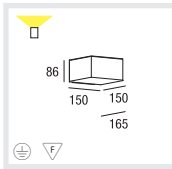

Type

BLOCK 150 HIT-TC-CE PGJ5 EVG
CAPACITY 1x20W **CODE** 085-3110#

BLOCK 150 QT18 B15d
CAPACITY 1x60W **CODE** 085-3159#