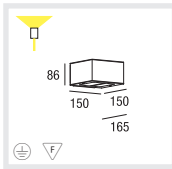

E
 Housing made of edged aluminium profile
 Surface white, grey or black powder coating
 Cover made of satin glass
 Available as direct/indirect for additional effects on the wall
 Version with convex lens for narrow beam
 2 cable entry points and clamp for through-wiring
 IP 54 rating

I
 Corpo di alluminio a spigoli accurati
 Superficie con vernice strutturata in bianco, grigio o nero
 Coperchio in vetro satinato
 Diretto/indir. come opzione per ulteriore accentuazione sulla parete
 Variante con lente convessa per un' emissione distretta
 2 entrate di cavo e morsetto a spina per collegamento continuo
 Grado di protezione IP 54

Type

BLOCK 150 HIT-TC-CE PGJ5 EVG
CAPACITY 1x20W **CODE** 085-3110#

BLOCK 150 QT18 B15d
CAPACITY 1x60W **CODE** 085-3159#

BLOCK 150 HIT-TC-CE PGJ5 EVG
CAPACITY 1x20W **CODE** 085-3410#

BLOCK 150 QT18 B15d
CAPACITY 1x60W **CODE** 085-3459#