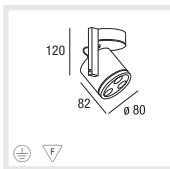

Type

e² LED

LEDA LED 220-240V
Surface mounted canopy

CAPACITY
3x1,1W

CODE
086-154#6_

086-154#6V super spot 6°
S spot 15°
M medium 25°
W wide flood 80°