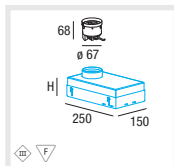

Type

e² LED

LETU LED 24V DC PWM DIMMABLE

CAPACITY	LED COLOUR	CODE
3x1,1W	red	088-5110176
3x1,1W	blue	088-5110276
3x1,1W	white 3000K	088-5110576
3x1,1W	white 4000K	088-5110676