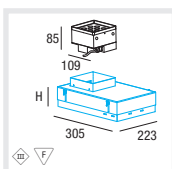

CAPACITY	CODE
12x1,1W RGB	088-5220946

Order XAL DMX power master unit separately

**LECU 24V DC DALI-BUS**

CAPACITY	CODE
12x1,1W RGB	088-5220936

088-... V super spot 6°  
 S spot 15°  
 M medium 24°  
 W wide flood 80°