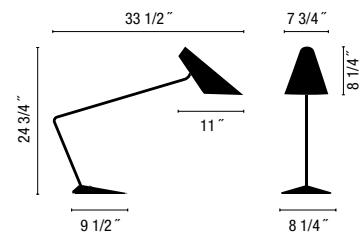

0705-04.

On/off switch on the base.

I.CONO. Family
Pages: A-36. B-40. C-43. D-44. E-46. F-48.