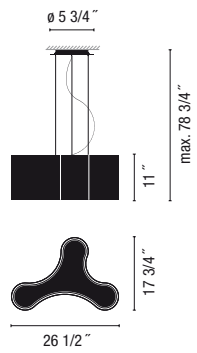

Ameba single
Design by Pete Sans.

2230-03. White lacquer.
2230-18. Charcoal grey.
 Acrylic diffuser.
 3 x PL-T Triple 4-Pin 120V 13W.
 Electronic ballast.
 Can be special ordered in 277V

2230-03. White lacquer.
2230-18. Charcoal grey.