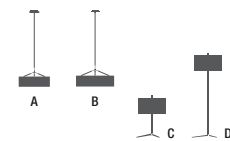

Plus

Design by G. Bernal & Associates.

5115-01 / 5116-01.

Chrome.

5115-01: Cream cotton ribbon diffuser.

5116-01: Black cotton ribbon diffuser.

2 x G16 1/2 Candel. 120V 60W Max.

OR 2 x E-12 Cand. Compact Fluorescent
120V 11W Max.

Cotton ribbon diffuser.
Acrylic top diffuser.

PLUS. Family
Pages: A-181. B-181. C-220. D-244.

On/off switch on cord.

5116-01.

5115-01.
Cream cotton
ribbon diffuser.

5116-01.
Black cotton
ribbon diffuser.

5116-01.