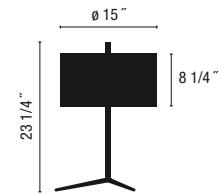

Plus

Design by G. Bernal & Associates.

5115-01 / 5116-01.

Chrome.

5115-01: Cream cotton ribbon diffuser.

5116-01: Black cotton ribbon diffuser.

2 x G16 1/2 Candel. 120V 60W Max.

OR 2 x E-12 Cand. Compact Fluorescent
120V 11W Max.