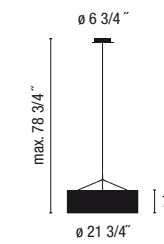

5128-01.

Ø 27 1/2"

Chrome canopy.

White polymer diffuser on bottom, optical glass diffuser on top.

5129-01.

Ø 27 1/2"

Plis

Design by G. Bernal & Associates.

5124-01 / 5125-01 / 5128-01 / 5129-01.

Chrome.

5124-01 / 5128-01: Cream cotton ribbon diffuser.

5125-01 / 5129-01: Black cotton ribbon diffuser.

5124-01 / 5125-01:

3 x A-19 Med. 120V 100W Max.

OR 3 x E-26 Med. Compact Fluorescent 120V 20W Max.

5128-01 / 5129-01:

4 x A-19 Med. 120V 100W Max.

OR 4 x E-26 Med. Compact Fluorescent 120V 20W Max.

5124-01 / 5125-01.

5128-01 / 5129-01.