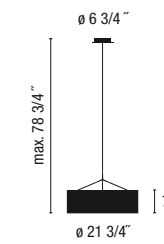

5124-01 / 5125-01.