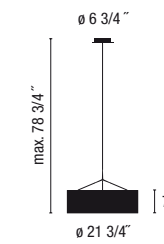

5128-01.

Ø 27 1/2"

Chrome canopy.

White polymer diffuser on bottom, optical glass diffuser on top.

5129-01.

Ø 27 1/2"

**Plis**

Design by G. Bernal & Associates.

**OR** 3 x E-26 Med. Compact Fluorescent 120V 20W Max.

**5128-01 / 5129-01:**

4 x A-19 Med. 120V 100W Max.

**OR** 4 x E-26 Med. Compact Fluorescent 120V 20W Max.

**5124-01 / 5125-01.**

**5128-01 / 5129-01.**