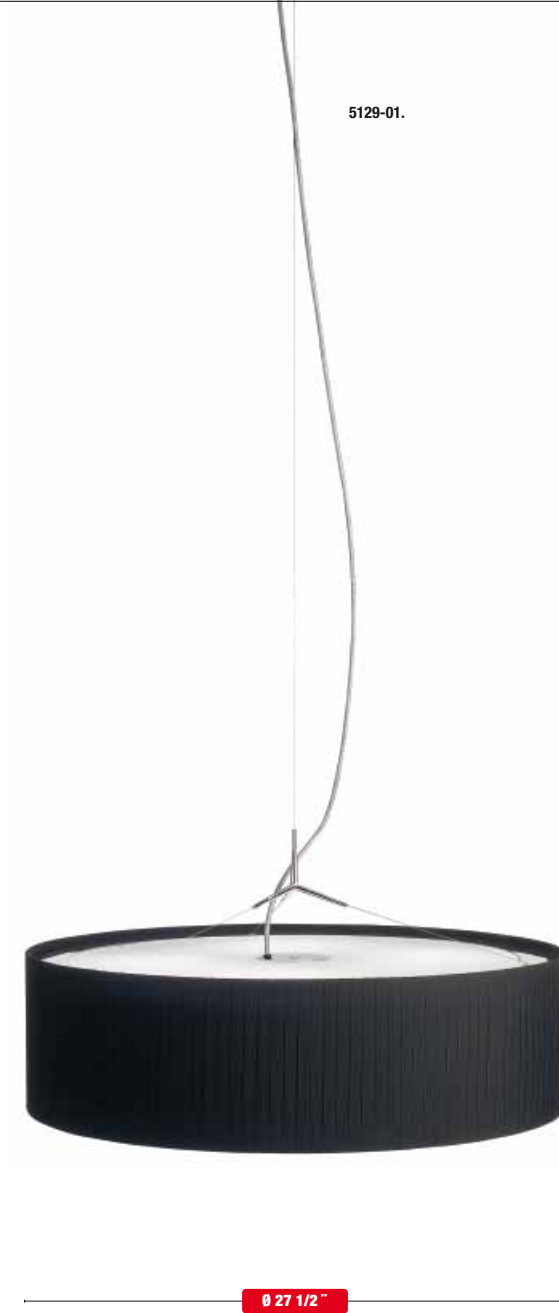

5128-01.

Ø 27 1/2"

Chrome canopy.

White polymer diffuser on bottom, optical glass diffuser on top.

5129-01.

Ø 27 1/2"

**Plis**

Design by G. Bernal & Associates.

**5124-01 / 5125-01 / 5128-01 / 5129-01.**

Chrome.

**5124-01 / 5128-01:** Cream cotton ribbon diffuser.

**5125-01 / 5129-01:** Black cotton ribbon diffuser.

**5124-01 / 5125-01:**

3 x A-19 Med. 120V 100W Max.