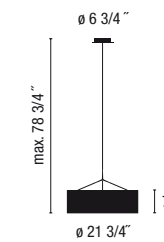

5128-01.

Ø 27 1/2"

Chrome canopy.

White polymer diffuser on bottom, optical glass diffuser on top.

5129-01.

Ø 27 1/2"

Plis

Design by G. Bernal & Associates.

5124-01 / 5125-01 / 5128-01 / 5129-01.

Chrome.

5124-01 / 5128-01: Cream cotton ribbon diffuser.

5125-01 / 5129-01: Black cotton ribbon diffuser.

5124-01 / 5125-01:

3 x A-19 Med. 120V 100W Max.

OR 3 x E-26 Med. Compact Fluorescent 120V 20W Max.

5128-01 / 5129-01:

4 x A-19 Med. 120V 100W Max.

OR 4 x E-26 Med. Compact Fluorescent 120V 20W Max.

5124-01 / 5125-01.

5128-01 / 5129-01.