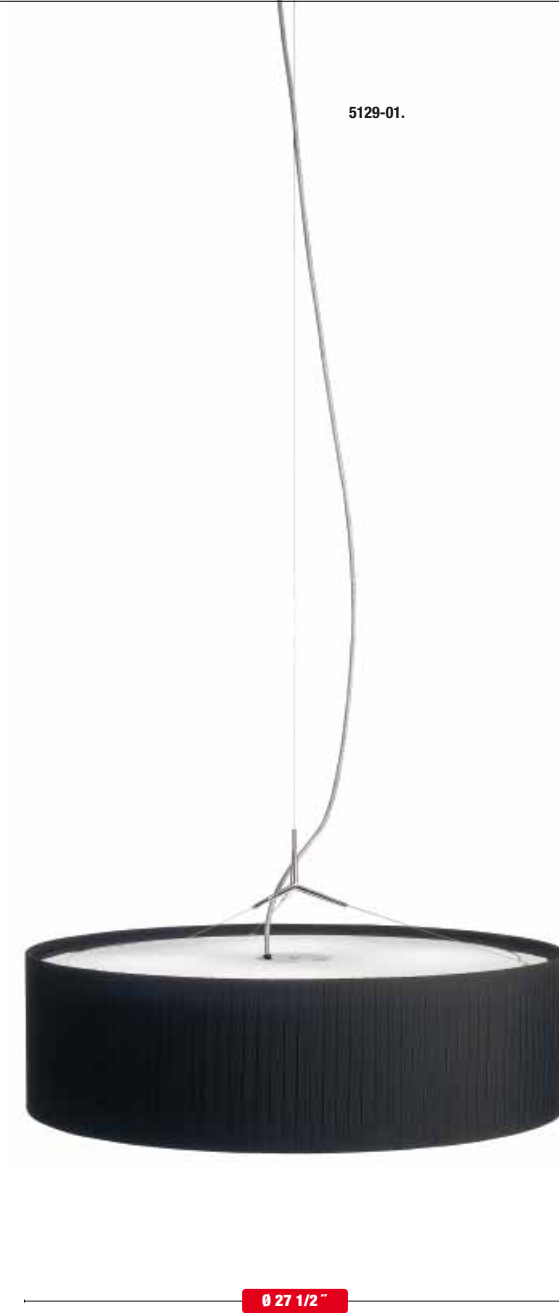

5128-01.

Ø 27 1/2"

Chrome canopy.

White polymer diffuser on bottom, optical glass diffuser on top.

5129-01.

Ø 27 1/2"

Plis

Design by G. Bernal & Associates.

5124-01 / 5125-01 / 5128-01 / 5129-01.

Chrome.

5124-01 / 5128-01: Cream cotton ribbon diffuser.

5125-01 / 5129-01: Black cotton ribbon diffuser.

5124-01 / 5125-01:

3 x A-19 Med. 120V 100W Max.

OR 3 x E-26 Med. Compact Fluorescent 120V 20W Max.

5128-01 / 5129-01:

4 x A-19 Med. 120V 100W Max.

OR 4 x E-26 Med. Compact Fluorescent 120V 20W Max.

5124-01 / 5125-01.

5128-01 / 5129-01.