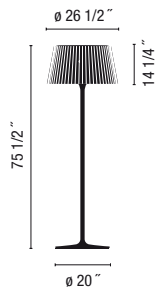

Plus Outdoor
Design by Ramos & Bassols.

4030-03.
White lacquer.
Polythene diffuser.
2 x PL-T Triple 4-Pin 120V 26W.
 Electronic ballast.
Can be special ordered in 277V.

WET LOCATION
UV RESISTANT

Surface cable.