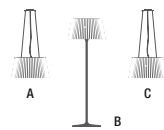

Plus Outdoor
Design by Ramos & Bassols.

4030-03.
White lacquer.
Polythene diffuser.
2 x PL-T Triple 4-Pin 120V 26W.
 Electronic ballast.
Can be special ordered in 277V.

WET LOCATION
UV RESISTANT

Surface cable.