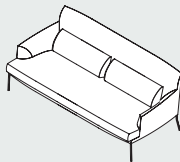

Montevideo /  
sofa

by Claesson Koivisto Rune

Montevideo  
by Claesson Koivisto Rune

Sofa/Armchair/Chair

► pag. 040

H 78 – Seat 40  
P 90 L 95

H 78 – Seat 40  
P 90 L 162

H 78 – Seat 40  
P 90 L 192

H 78 – Seat 40  
P 90 L 222

H 80 – Seat 47  
P 62 L 54

Base verniciata  
Painted base  
Struktur lackiert  
Basement laqué

Bianco  
White  
Weiß  
Blanc

Nero  
Black  
Schwarz  
Noir

Marrone scuro  
Dark brown  
Dunkel Braun  
Tête de nègre