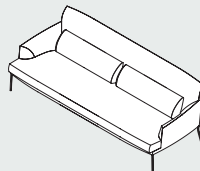

Montevideo /  
sofa

by Claesson Koivisto Rune

Montevideo  
by Claesson Koivisto Rune

Sofa/Armchair/Chair

► pag. 040

H 78 – Seat 40  
P 90 L 95

H 78 – Seat 40  
P 90 L 162

H 78 – Seat 40  
P 90 L 192

H 78 – Seat 40  
P 90 L 222

H 80 – Seat 47  
P 62 L 54

Base verniciata  
Painted base  
Struktur lackiert  
Basement laqué

Bianco  
White  
Weiß  
Blanc

Nero  
Black  
Schwarz  
Noir

Marrone scuro  
Dark brown  
Dunkel Braun  
Tête de nègre