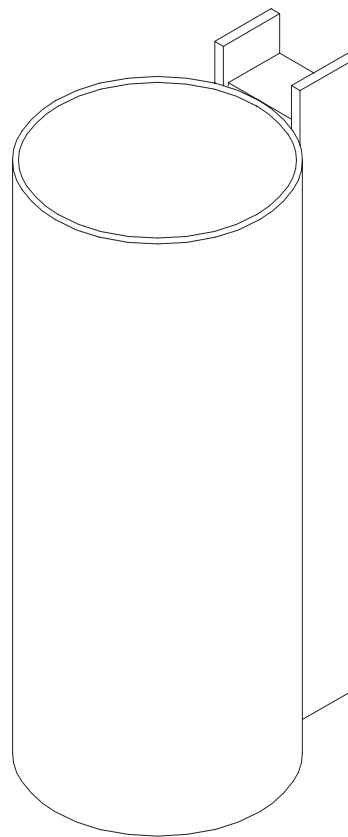

Características Técnicas / Technical characteristics:

Portalámparas / Bulbholder:

E27/ E26

Fuente de luz / Light source: (no incluida / not included)

Fluorescencia compacta microglobo autobalastada TCG-SE. 7-11W/827

CEE: A. Alt. Máx. 84 mm.

Self-ballasted micro globe compact fluorescent TCG-SE. 7-11W/827

EEC: A. Max. hgt. 84 mm

EUROPE AC 230V 50 Hz

USA/JAPAN AC 110/128V 60 Hz

IP 20

SANTA & COLE

INSTRUCCIONES DE SEGURIDAD

Lámpara apta sólo para uso interior.

No coloque la lámpara en superficies húmedas ni que presenten conductividad eléctrica.

Las conexiones eléctricas deben realizarse por personal especializado.

Utilice siempre la fuente de luz recomendada.

Una vez montada y conectada a la red eléctrica, no la cubra.

Antes de sustituir la fuente de luz asegúrese de que la lámpara está desconectada de la red y fría al tacto.

El fabricante no se hace responsable del uso indebido del producto.

MANTENIMIENTO

Limpiar con un paño suave. No utilizar productos amoniacales, disolventes, abrasivos, etc.

De acuerdo con la legislación vigente, la garantía de este producto es de dos años a partir de la fecha de compra. La información técnica facilitada por Santa & Cole en cuanto a dimensiones, materiales y características, puede ser modificada sin previo aviso.

SAFETY INSTRUCTIONS

Lamp suitable only for indoor use.

Do not place the lamp on damp surfaces or those with electric conductivity.

The electric connections must be carried out by specialized personnel.

Always use the recommended light source.

Do not cover once assembled and connected to the mains.

Before replacing the light source, ensure that it is disconnected from the mains and cold to the touch.

The manufacturer is not responsible for improper use of the product.

MAINTENANCE

Clean with a smooth cloth. Do not use ammonia products, solvents, abrasives, etc.

Pursuant to the legislation in force, this product is guaranteed for two years starting from the date of purchase. The technical information supplied by Santa & Cole in relation to dimensions, materials and characteristics may be modified without prior notice.

TMM METÁLICO

Miguel Milá