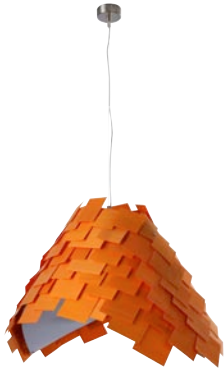

**Armadillo, a new texture for light**

Armadillo, is a design by Spanish designer Eslava. Its shape reminds us of that strange mammal from Southern America whose activity starts at sunset. Armadillo gives a warm light, almost as timid as this little animal's attitude at dawn.

The lamp, woven in a coat of superposing scales, features a unique play of light and shadow. The textured material of the armour opens a whole universe of decorative ideas. It's sifted light gives the place a genuine warmth that proves perfect for public or private interiors.

**ARMADILLO** Luis Eslava Studio

PENDANT  
SUSPENSIÓN

INFO

Electrical

Packaging

Dimension

ARM SP CHW

Shade / Pantalla  
Natural wood /  
**Madera natural**  
CHW colors:  
 20  
 25  
see chart / ver gráfico

**WORLD**  
1 x 30 w  
E-27  
CFL Spiral/  
**Spiral bajo consumo**

Box / Caja:  
4,4 Kg  
0,254 m<sup>3</sup>  
65x60x60 cm

**USA**  
1 x Spiral CFL 26W  
Medium Base  
or  
1 x G-25 100W max.  
incandescent