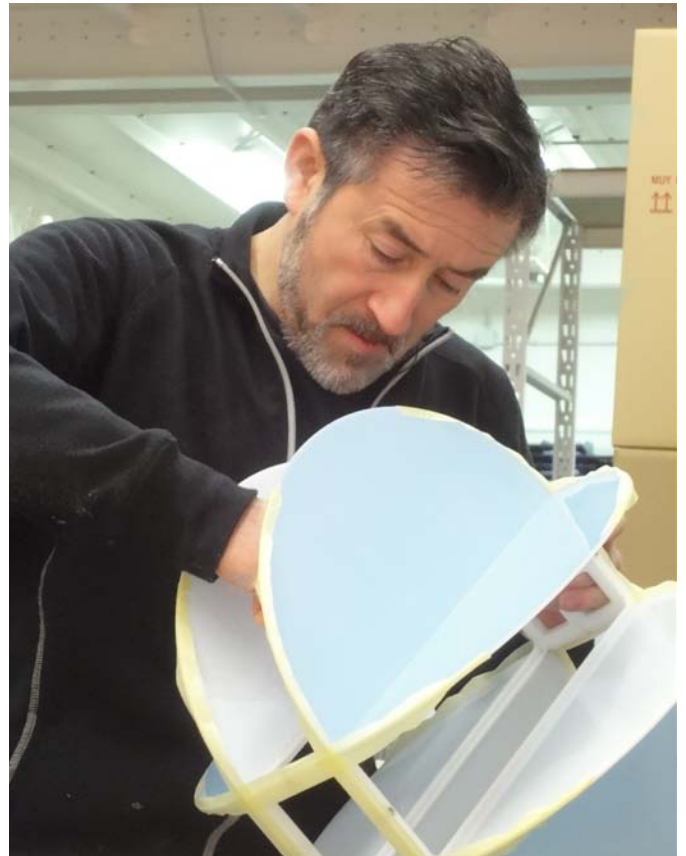

Handmade

Carambola
Oskar Cerezo