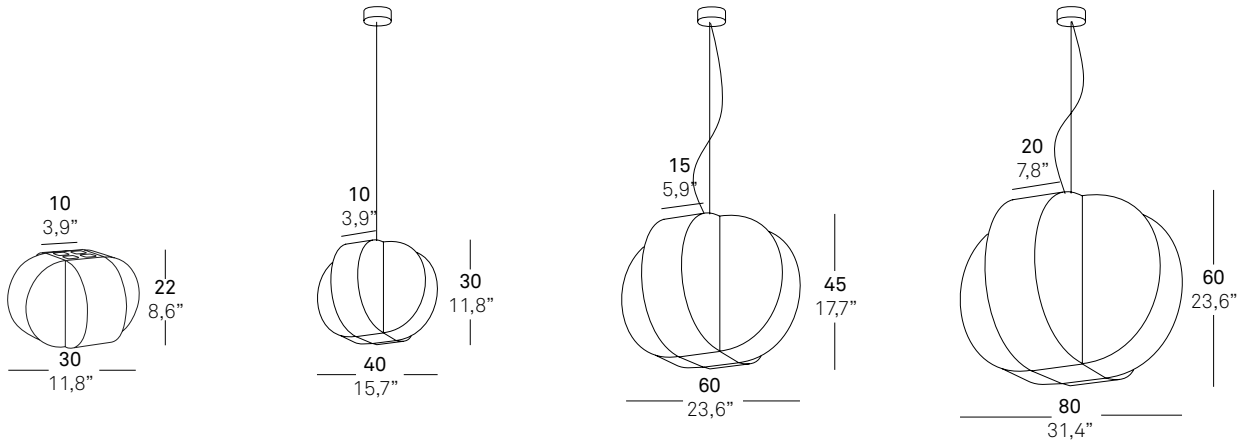

CARAMBOLA Oskar Cerezo

FAMILY / FAMILIA

SHADE FINISHES / ACABADOS PANTALLAS

REF. CHW

Natural timber veneer **Madera natural**