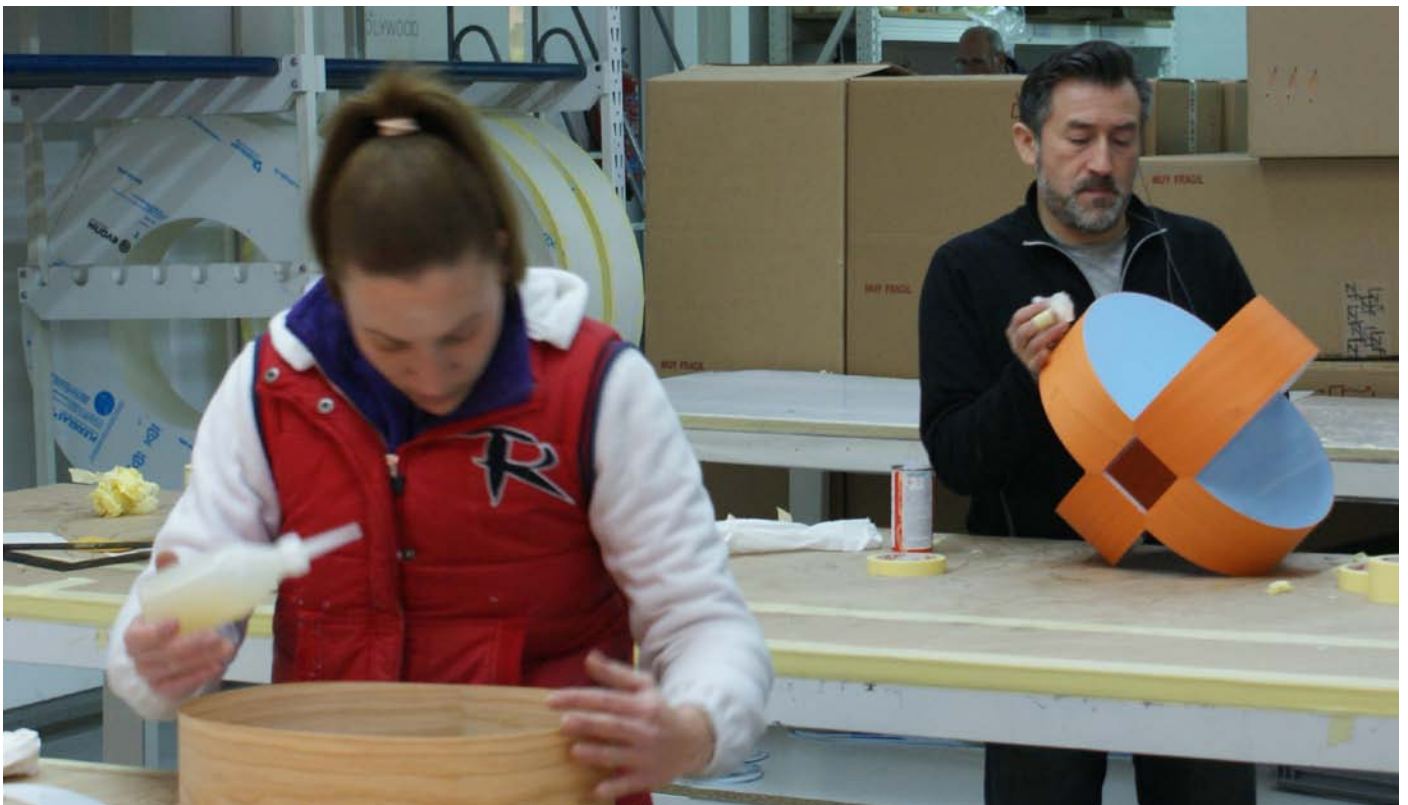

Handmade

Carambola
Oskar Cerezo