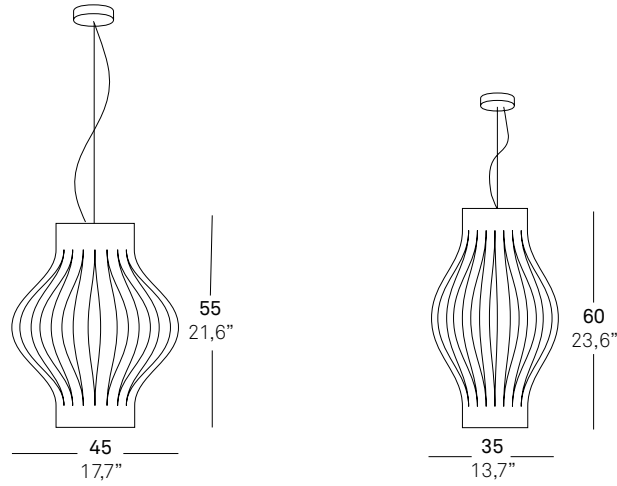

1 x Spiral CFL 18W
Medium Base
or
1 x G-25 60W max.
incandescent

Up-Charge Option
1 x 18W CFL GU-24

Box / Caja:
5 Kg
0,225 m³
50x50x90 cm

FAR02 S CHW

WORLD

1 x 20 w
E-27
CFL Double tube /
Bajo consumo

USA

1 x Spiral CFL 18W
Medium Base
or
1 x G-25 60W max.
incandescent

Up-Charge Option
1 x 18W CFL GU-24

Box / Caja:
3,5 Kg
0,150 m³
50x50x60 cm

FAROLILLO Bang Design

FAMILY / FAMILIA

SHADE FINISHES / ACABADOS PANTALLAS

REF. CHW

Natural timber veneer **Madera natural**

CHW-20
American white wood
Bolivar blanco