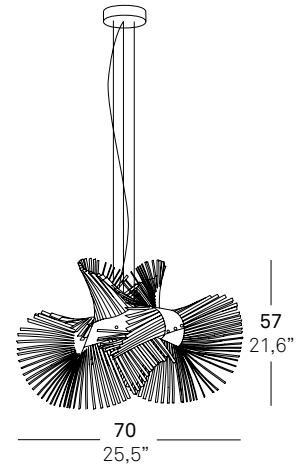

**MiniMikado-P, light stencil**

MiniMikado features a shade made of several pieces of die-cut wood veneer which gives it a dynamic, easy and sensual appearance. Its lightweight structure confers the lamp an elegant, stylised appearance, while the veneer fringe creates an attractive play of light and shadow.

1 x 20 w  
E-27  
CFL Double tube /  
Bajo consumo

USA

1 x 18W  
GU-24 Base  
CFL Quad Tube

Box / Caja:  
3,56 Kg  
0,253 m<sup>3</sup>  
65x65x60cm

8 Lb  
Box size:  
38x20x37"

FLOOR  
PIE

MMIK P CHW

WORLD

1 x 20 w  
E-27  
CFL Double tube /  
Bajo consumo

USA

1 x 18W  
GU-24 base  
CFL Quad Tube

Shade / Pantalla  
box 1 / caja 1:  
3,56 Kg  
0,253 m<sup>3</sup>  
65x65x60 cm

Foot / Pie  
box 2 / caja 2:  
7 Kg  
0,162 m<sup>3</sup>  
181x29x31 cm

Shade (box 1)  
9 Lb  
Box size:  
26x26x24"

Foot (box 2)  
6 Lb  
Box size:  
12x13x70"

**MINI MIKADO / MINI MIKADO SINGLE Miguel Herranz**

WALL APLIQUE	INFO	Electrical	Packaging	Dimension
-----------------	------	------------	-----------	-----------