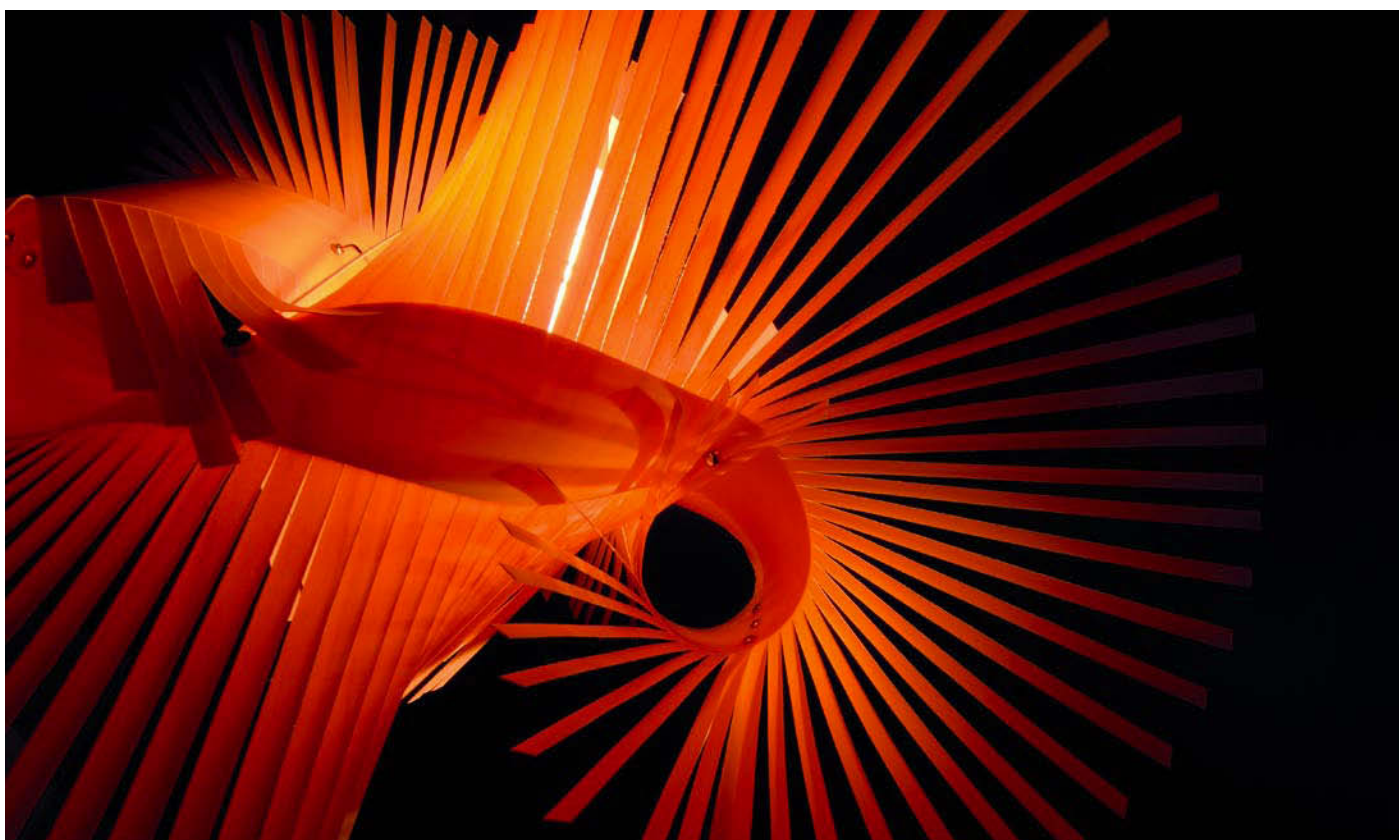

Mikado
Miguel Herranz