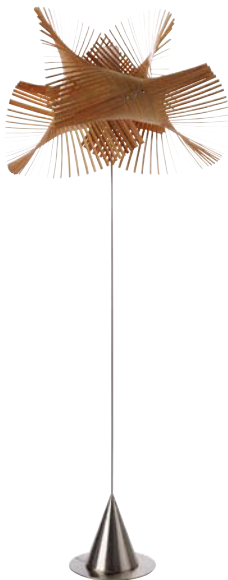

**MiniMikado-P, light stencil**

MiniMikado features a shade made of several pieces of die-cut wood veneer which gives it a dynamic, easy and sensual appearance. Its lightweight structure confers the lamp an elegant, stylised appearance, while the veneer fringe creates an attractive play of light and shadow.

1 x 20 w  
E-27  
CFL Double tube /  
Bajo consumo

USA

1 x 18W  
GU-24 Base  
CFL Quad Tube

Box / Caja:  
3,56 Kg  
0,253 m<sup>3</sup>  
65x65x60cm

8 Lb  
Box size:  
38x20x37"

FLOOR  
PIE

MMIK P CHW

WORLD

1 x 20 w  
E-27  
CFL Double tube /  
Bajo consumo

USA

1 x 18W  
GU-24 base  
CFL Quad Tube

Shade / Pantalla  
box 1 / caja 1:  
3,56 Kg  
0,253 m<sup>3</sup>  
65x65x60 cm

Foot / Pie  
box 2 / caja 2:  
7 Kg  
0,162 m<sup>3</sup>  
181x29x31 cm