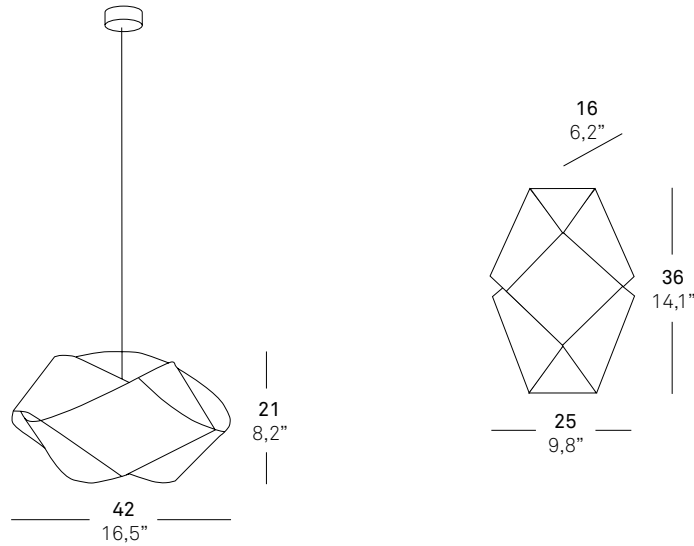

ORBIT/NUT Miguel Herranz/Lzf Lamps

FAMILY / FAMILIA

SHADE FINISHES / ACABADOS PANTALLAS

REF. CHW

Natural timber veneer **Madera natural**