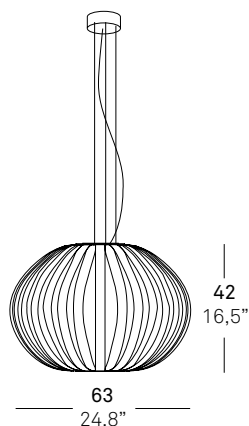

USA

1 x GLobe CFL 18W  
Medium Base

Up-Charge Option  
1 x Spiral CFL 18W  
GU-24 Base

Box / Caja:  
6 Kg  
0,422 m<sup>3</sup>  
75x75x75 cm

14 Lb  
Box size:  
30x30x30"

POPPY SG CHW

WORLD

1 x 20 w  
E-27  
CFL Double tube /  
**Bajo consumo**

USA

1 x GLobe CFL 18W  
Medium Base

Up-Charge Option  
1 x Spiral CFL 18W  
GU-24 Base

Box / Caja:  
8 Kg  
0,810 m<sup>3</sup>  
100x100x90 cm

18 Lb  
Box size:  
40x40x36"

**POPPY** Burkhard Dämmer

FAMILY / FAMILIA