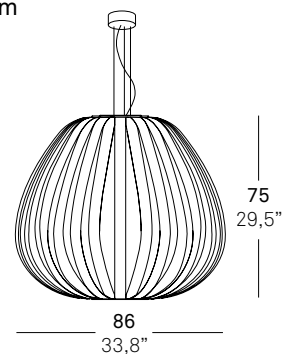

USA

1 x GLobe CFL 18W  
Medium Base

Up-Charge Option  
1 x Spiral CFL 18W  
GU-24 Base

Box / Caja:  
6 Kg  
0,422 m<sup>3</sup>  
75x75x75 cm

14 Lb  
Box size:  
30x30x30"

POPPY SG CHW

WORLD

1 x 20 w  
E-27  
CFL Double tube /  
**Bajo consumo**

USA

1 x GLobe CFL 18W  
Medium Base

Up-Charge Option  
1 x Spiral CFL 18W  
GU-24 Base

Box / Caja:  
8 Kg  
0,810 m<sup>3</sup>  
100x100x90 cm

18 Lb  
Box size:  
40x40x36"

**POPPY** Burkhard Dämmer

FAMILY / FAMILIA