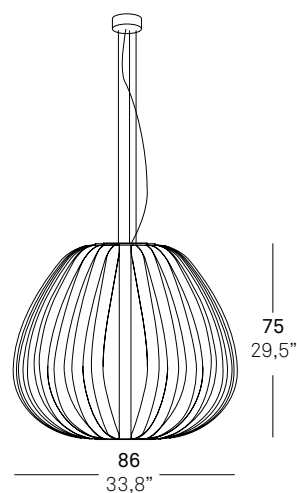

USA

1 x GLobe CFL 18W  
Medium Base

Up-Charge Option  
1 x Spiral CFL 18W  
GU-24 Base

Box / Caja:  
6 Kg  
0,422 m<sup>3</sup>  
75x75x75 cm

14 Lb  
Box size:  
30x30x30"

POPPY SG CHW

WORLD

1 x 20 w  
E-27  
CFL Double tube /  
**Bajo consumo**

USA

1 x GLobe CFL 18W  
Medium Base

Up-Charge Option  
1 x Spiral CFL 18W  
GU-24 Base

Box / Caja:  
8 Kg  
0,810 m<sup>3</sup>  
100x100x90 cm

18 Lb  
Box size:  
40x40x36"

**POPPY** Burkhard Dämmer

FAMILY / FAMILIA