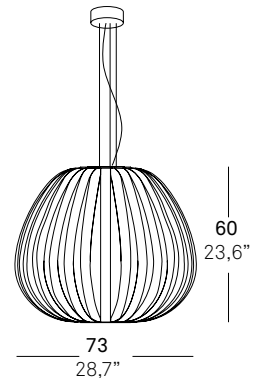

1 x GLobe CFL 18W  
Medium Base

Up-Charge Option  
1 x Spiral CFL 18W  
GU-24 Base

Box / Caja:  
6 Kg  
0,253 m<sup>3</sup>  
65x65x60 cm

14 Lb  
Box size:  
26x26x24"

POPPY SM CHW

WORLD

1 x 20 w  
E-27  
CFL Double tube /  
**Bajo consumo**

USA

1 x GLobe CFL 18W  
Medium Base

Up-Charge Option  
1 x Spiral CFL 18W  
GU-24 Base

Box / Caja:  
6 Kg  
0,422 m<sup>3</sup>  
75x75x75 cm

14 Lb  
Box size:  
30x30x30"

POPPY SG CHW

WORLD

1 x 20 w  
E-27  
CFL Double tube /  
**Bajo consumo**

USA

1 x GLobe CFL 18W  
Medium Base

Up-Charge Option  
1 x Spiral CFL 18W  
GU-24 Base

Box / Caja:  
8 Kg  
0,810 m<sup>3</sup>  
100x100x90 cm

18 Lb  
Box size:  
40x40x36"

**POPPY** Burkhard Dämmer

FAMILY / FAMILIA