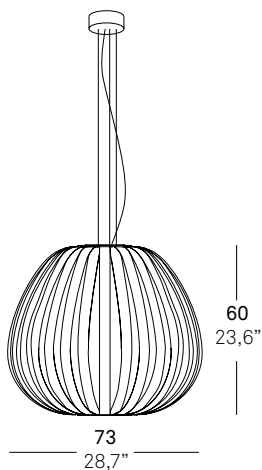

USA

1 x GLobe CFL 18W  
Medium Base

Up-Charge Option  
1 x Spiral CFL 18W  
GU-24 Base

Box / Caja:  
6 Kg  
0,422 m<sup>3</sup>  
75x75x75 cm

14 Lb  
Box size:  
30x30x30"

POPPY SG CHW

WORLD

1 x 20 w  
E-27  
CFL Double tube /  
**Bajo consumo**

USA

1 x GLobe CFL 18W  
Medium Base

Up-Charge Option  
1 x Spiral CFL 18W  
GU-24 Base

Box / Caja:  
8 Kg  
0,810 m<sup>3</sup>  
100x100x90 cm

18 Lb  
Box size:  
40x40x36"

**POPPY** Burkhard Dämmer

FAMILY / FAMILIA