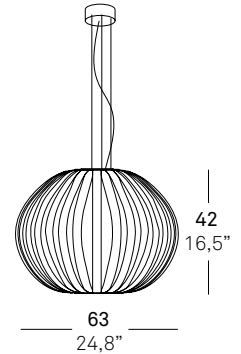

Natural wood /  
Madera natural

CHW colors:

20 21 22 24

25 26 27 29

see chart / ver gráfico

WORLD

1 x 20 w  
E-27  
CFL Double tube /  
**Bajo consumo**

USA

1 x GLobe CFL 18W  
Medium Base

Up-Charge Option  
1 x Spiral CFL 18W  
GU-24 Base

Box / Caja:  
6 Kg  
0,253 m<sup>3</sup>  
65x65x60 cm

14 Lb  
Box size:  
26x26x24"

POPPY SM CHW

WORLD

1 x 20 w  
E-27  
CFL Double tube /  
**Bajo consumo**

USA

1 x GLobe CFL 18W  
Medium Base

Up-Charge Option  
1 x Spiral CFL 18W  
GU-24 Base

Box / Caja:  
6 Kg  
0,422 m<sup>3</sup>  
75x75x75 cm

14 Lb  
Box size:  
30x30x30"

POPPY SG CHW

WORLD

1 x 20 w  
E-27  
CFL Double tube /  
**Bajo consumo**

USA

1 x GLobe CFL 18W  
Medium Base

Up-Charge Option  
1 x Spiral CFL 18W  
GU-24 Base

Box / Caja:  
8 Kg  
0,810 m<sup>3</sup>  
100x100x90 cm

18 Lb  
Box size:  
40x40x36"

**POPPY** Burkhard Dämmer

FAMILY / FAMILIA