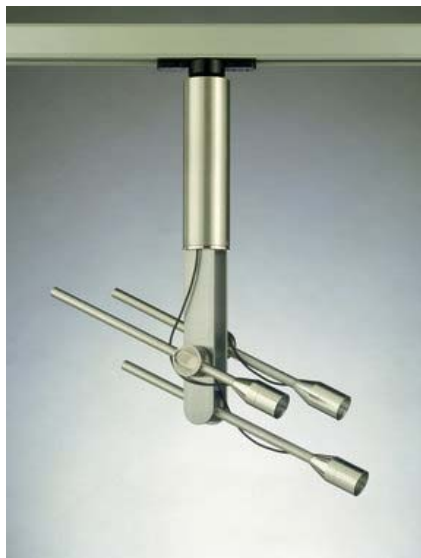

QUASAR

MIRU SPOT

Product specifications

- Sizes: d.15 x 35 cm / d.5.9 x 13.8 inch
- Socket sizes: 3 x LED RGB / 1W, Luxeon 3 x LED WHITE / 4W, Citizen, 2700K
- Material: Anodised aluminium and chromium. Hinge-joints are constructed with magnets which makes it possible to adjust this light in height and direction. Rotating 2 x 70 degrees.
- Designer: Jos Muller