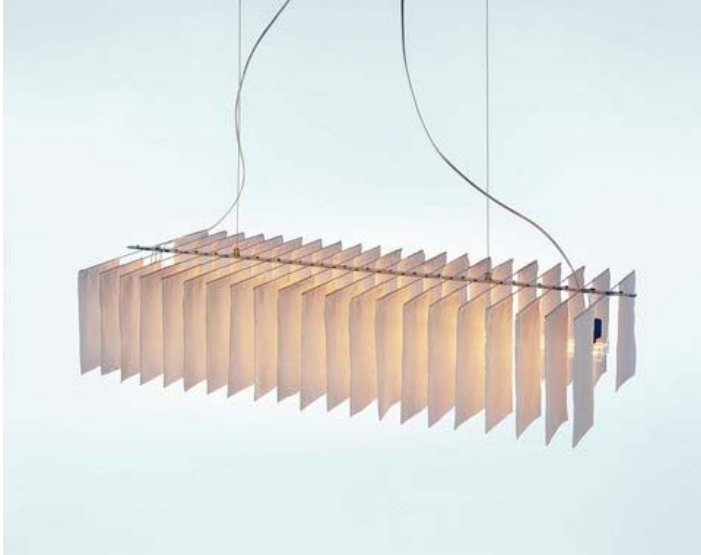

QUASAR**NARITA****Product specifications**

- Sizes: 110 x 50 x adj. up to 200cm
- Watt quantity per format: 240 watt
- Socket sizes: 2 x KRISTALLINA /120W / 230V
- Material: Brass mat (Kin) or nickel mat (Gin). With silk.
- Designer: Jan Pauwels