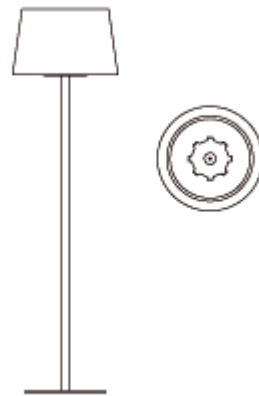

### Coat lamp

#### Design:

Robert Bronwasser

Coat stand Coat lamp, 8 hooks, anodised aluminium, can be supplied with white shade (1072.w) or in black (1072.b), without integrated lighting. Shade is available in various different colours.

#### 1072 Coat lamp

h 187.0 cm b cm

d 53.0 cm