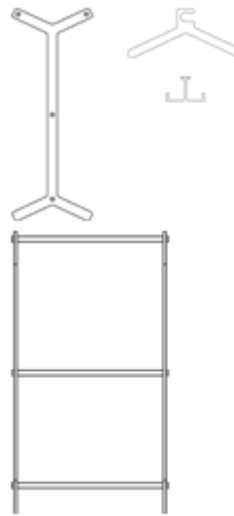

coat stands

Round20 Y-shape double

Design:

SMOOL designstudio

Basic and extension element, 80 cm wide.
Y-element with double bar, black MDF,
aluminium, wheels with brake.

4008 Y-element with double bar 80 cm

h 178.0 cm **b** 80.0 cm **d** 65.0 cm