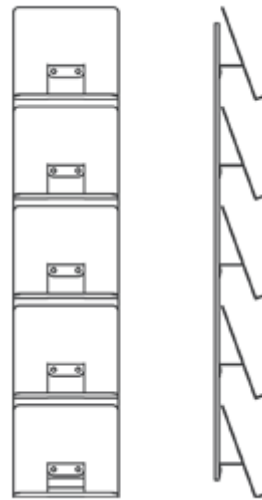

brochure holders / displays

Round20 brochureholder

Design:
SMOOL designstudio

Round20 wall panel from MDF with five aluminium brochure holders. A4+ format. Everything in RAL9006.

4070 Wall panel with five A4 brochure holders

h 160.0 cm **b** 35.0 cm **d** 0.0 cm