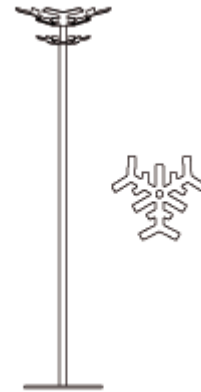

coat stands

Snow

Design:
Robert Bronwasser

Coat stand Snow, steel, powder-coated in matt textured paint, RAL9016.

1065 Snow

h 170.0 cm **d** 43.0 cm