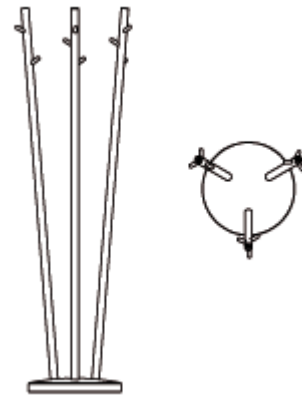

## coat stands

### Twist

**Design:**  
Robert Bronwasser

Coat stand Twist, 9 pegs, American ash, lacquered.

**1074 Twist**

**h** 165.0 cm **d** 45.0 cm