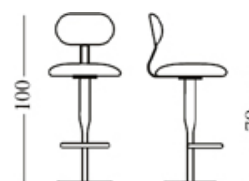

atlas stool 758 design Jasper Morrison

—40—

Medium chair with stove enamelled steel base plate finished in matt metallic grey, leg in conic stove enamelled steel finished in textured matt metallic grey, swivel seat and back in plywood and expanded polyurethane upholstered with "panno".