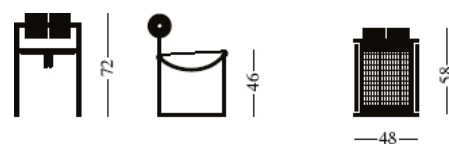

prima 601 design Mario Botta

Chair with structure in stove enamelled steel, seat in stove enamelled perforated steel with back consisting of two black polyurethane cylindrical elements.

structure, colors

A006*

A008

*available only for quinta

vetro - glass - Glas
verre - glas

A009

VTT

Alias

Via delle Marine 5 24064 Grumello del Monte BG +39 035 44 22 511 www.aliasdesign.it info@aliasdesign.it