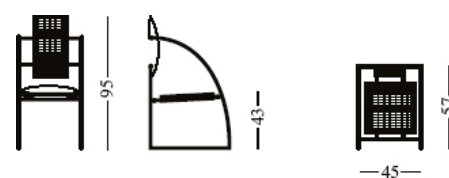

quinta 605 design Mario Botta

Chair with structure in chromed or stove enamelled steel with seat and back in stove enamelled perforated sheet steel.

structure, colors

A006*

A008

*available only for quinta

vetro - glass - Glas
verre - glas

A009

VTT

Alias

Via delle Marine 5 24064 Grumello del Monte BG +39 035 44 22 511 www.aliasdesign.it info@aliasdesign.it