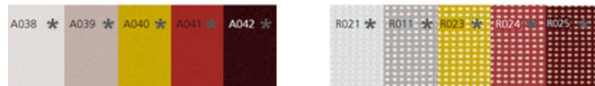

*only highframe colors, bigframe colors, frameXL colors
* for outdoor

Alias

Via delle Marine 5 24064 Grumello del Monte BG +39 035 44 22 511 www.aliasdesign.it info@aliasdesign.it