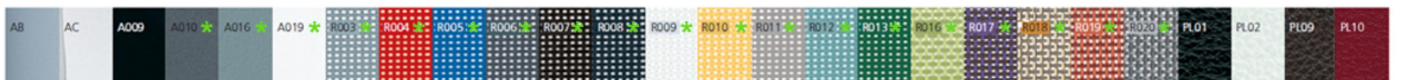

*only highframe colors, bigframe colors, frameXL colors
* for outdoor

Alias

Via delle Marine 5 24064 Grumello del Monte BG +39 035 44 22 511 www.aliasdesign.it info@aliasdesign.it