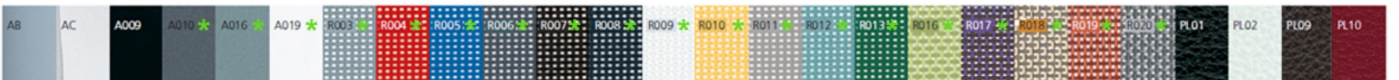

*only highframe colors, bigframe colors, frameXL colors
* for outdoor