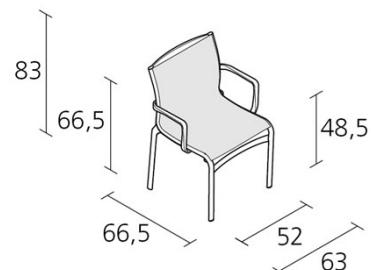

frame XL 459 design Alberto Meda

Armchair with arms with structure made of extruded aluminium profile and die-cast aluminium elements, seat and back in fire retardant PVC covered polyester mesh or in leather or in Kvadrat® fabric.