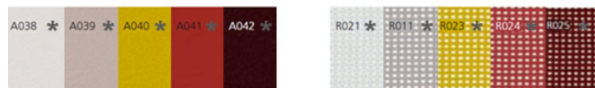

*only highframe colors, bigframe colors, frameXL colors
* for outdoor

Alias

Via delle Marine 5 24064 Grumello del Monte BG +39 035 44 22 511 www.aliasdesign.it info@aliasdesign.it